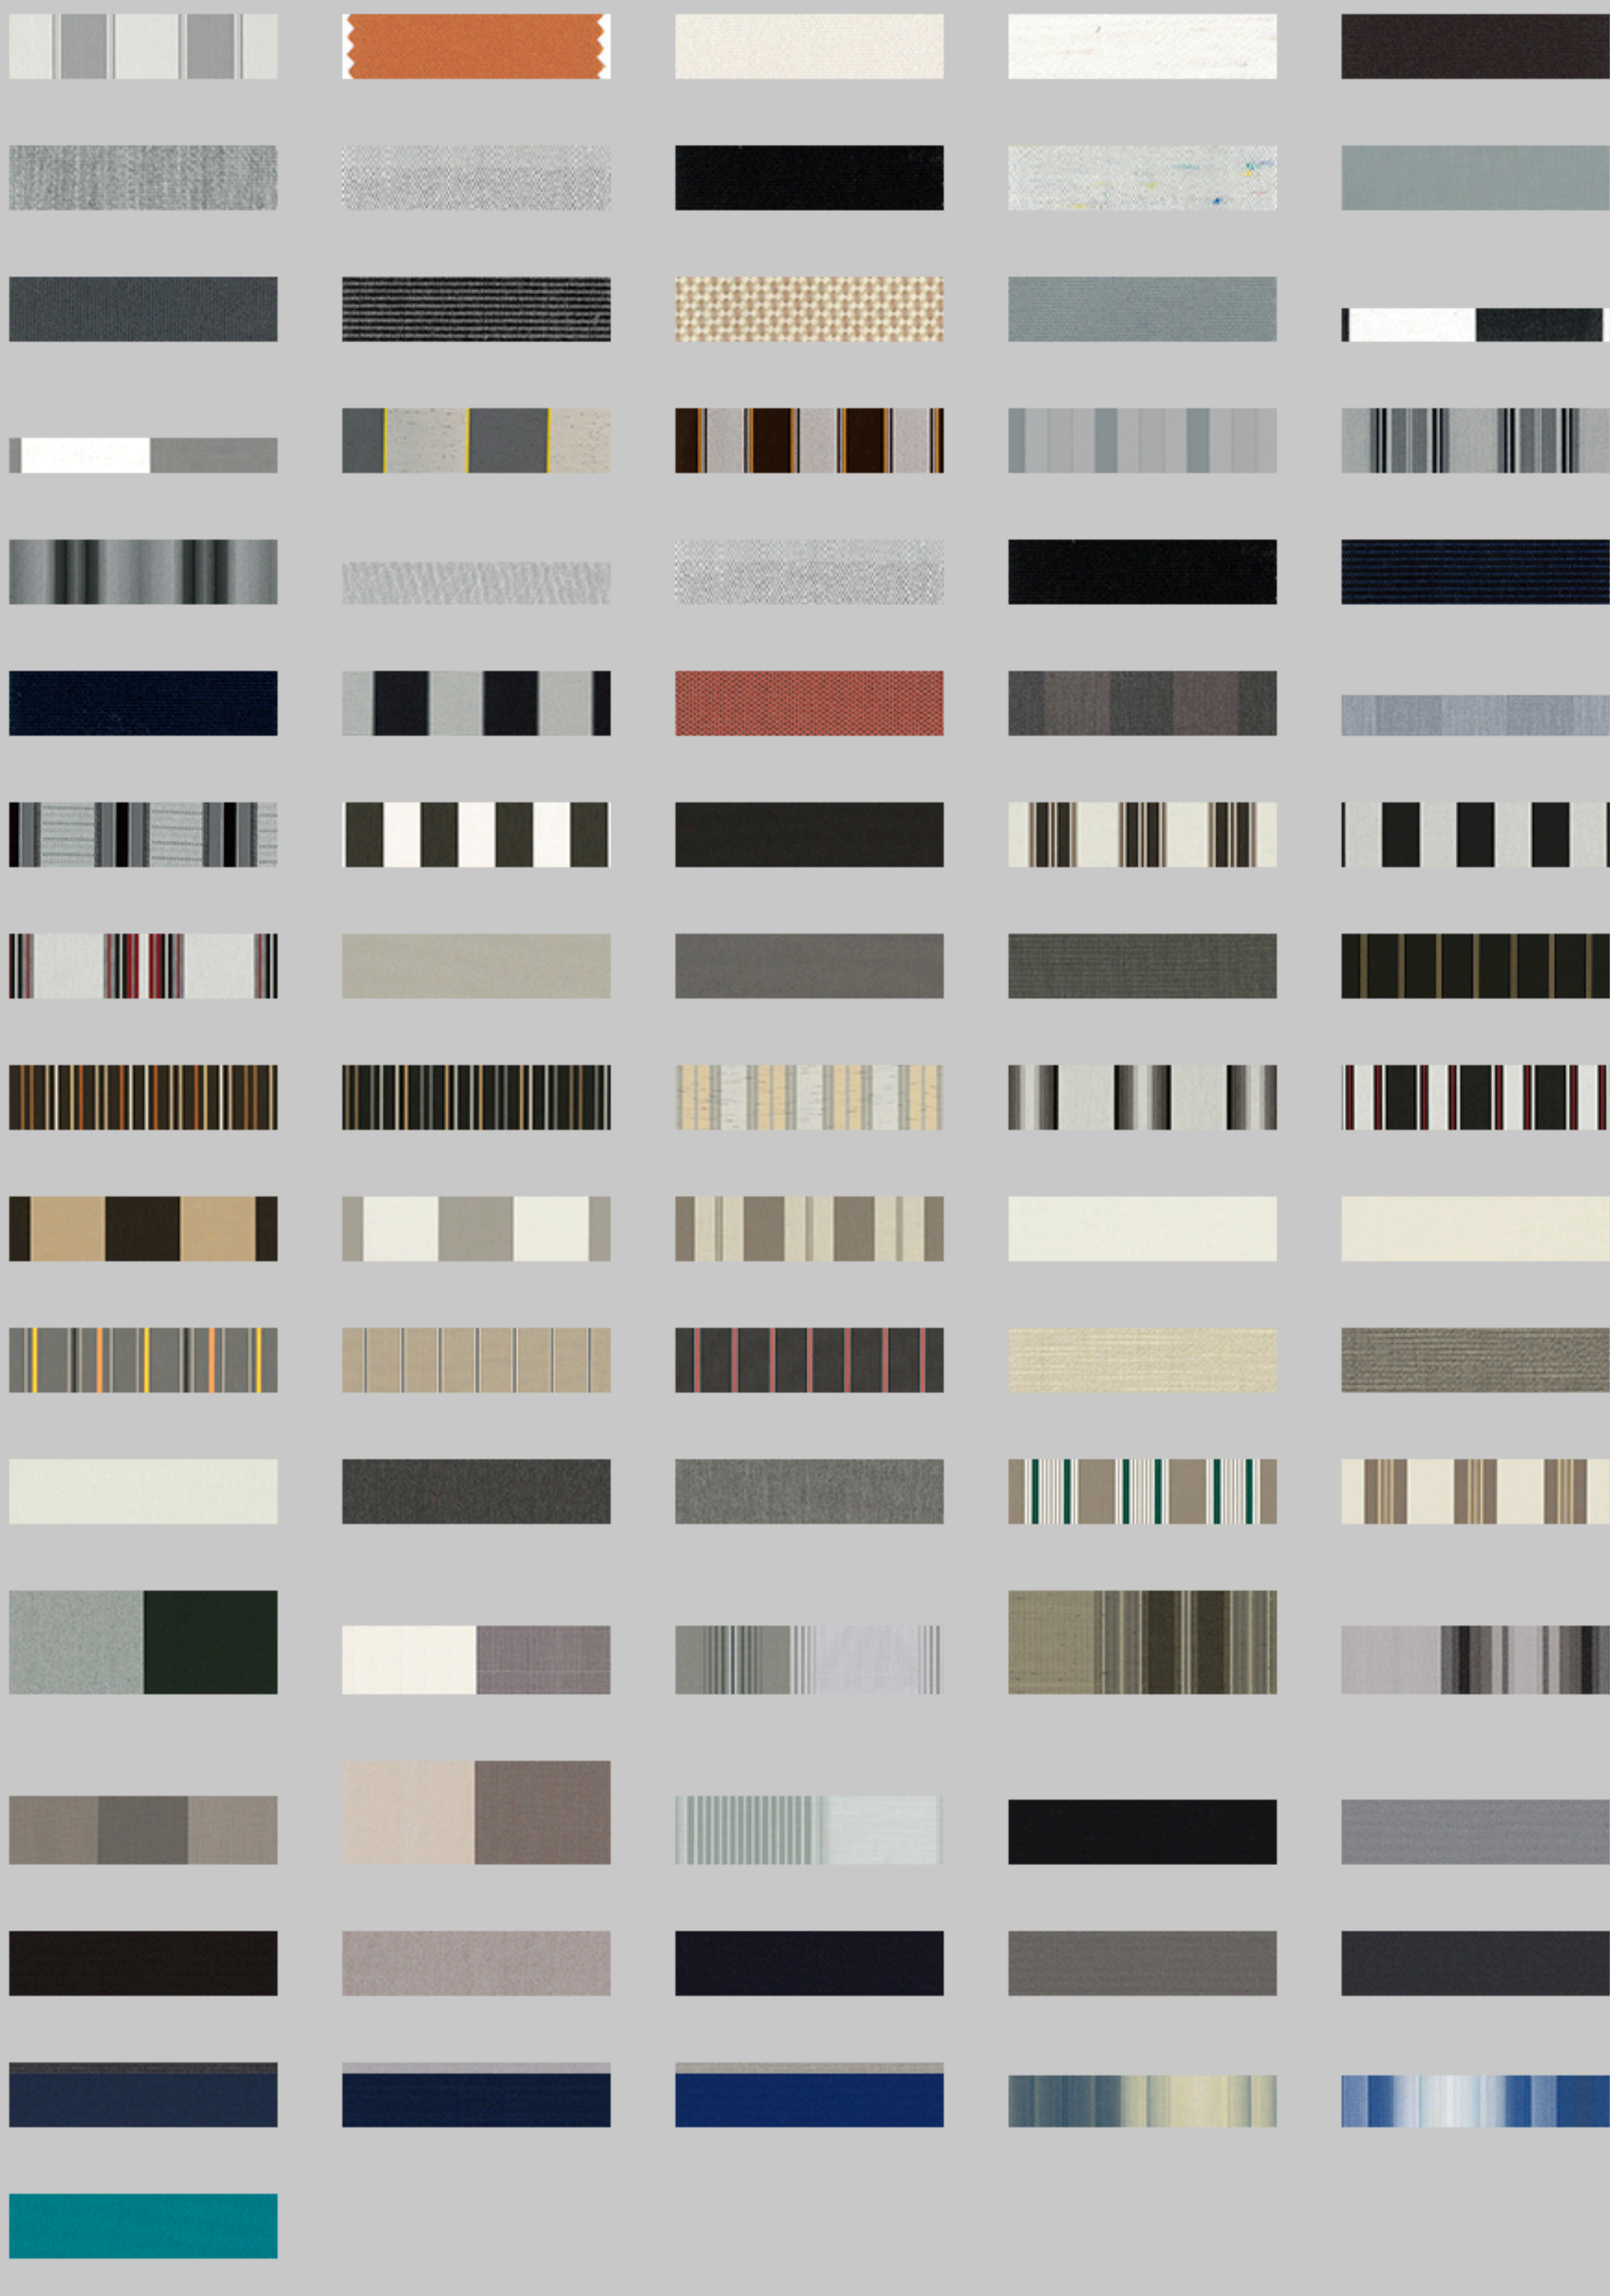

Elite Plus Standard Color Finishes

White

Brown

Ivory

Sand

Elite Plus Premium Color Finishes *(additional charges apply)*

Jet Black

Chocolate Brown

Ruby Red

Silver Mist

Cadet Grey

Forest Green

Custom Colors are available

Colors are representative only and may vary from what shows on your screen

Awning Fabric Options

Click on the image below to enlarge

Blacks and Greys

Browns and Naturals

Greens

Reds and Oranges

Yellows

Complete the custom look of your Durasol Awning by choosing from our selection of valance styles and coordinating braid colors! Durasol's computer cut and zig-zag machine lock-stitched braided valance add just the right decorative finishing touch to your awning. Choose from 5 different valance styles and many braid colors. Braids join the awning and valance in a matching fabric. Our braid is made from durable 100% solution-dyed acrylic.

Valance Styles

European

Classic

Wave

Straight

Greek Key

Braid Selection

Click on the image below to enlarge