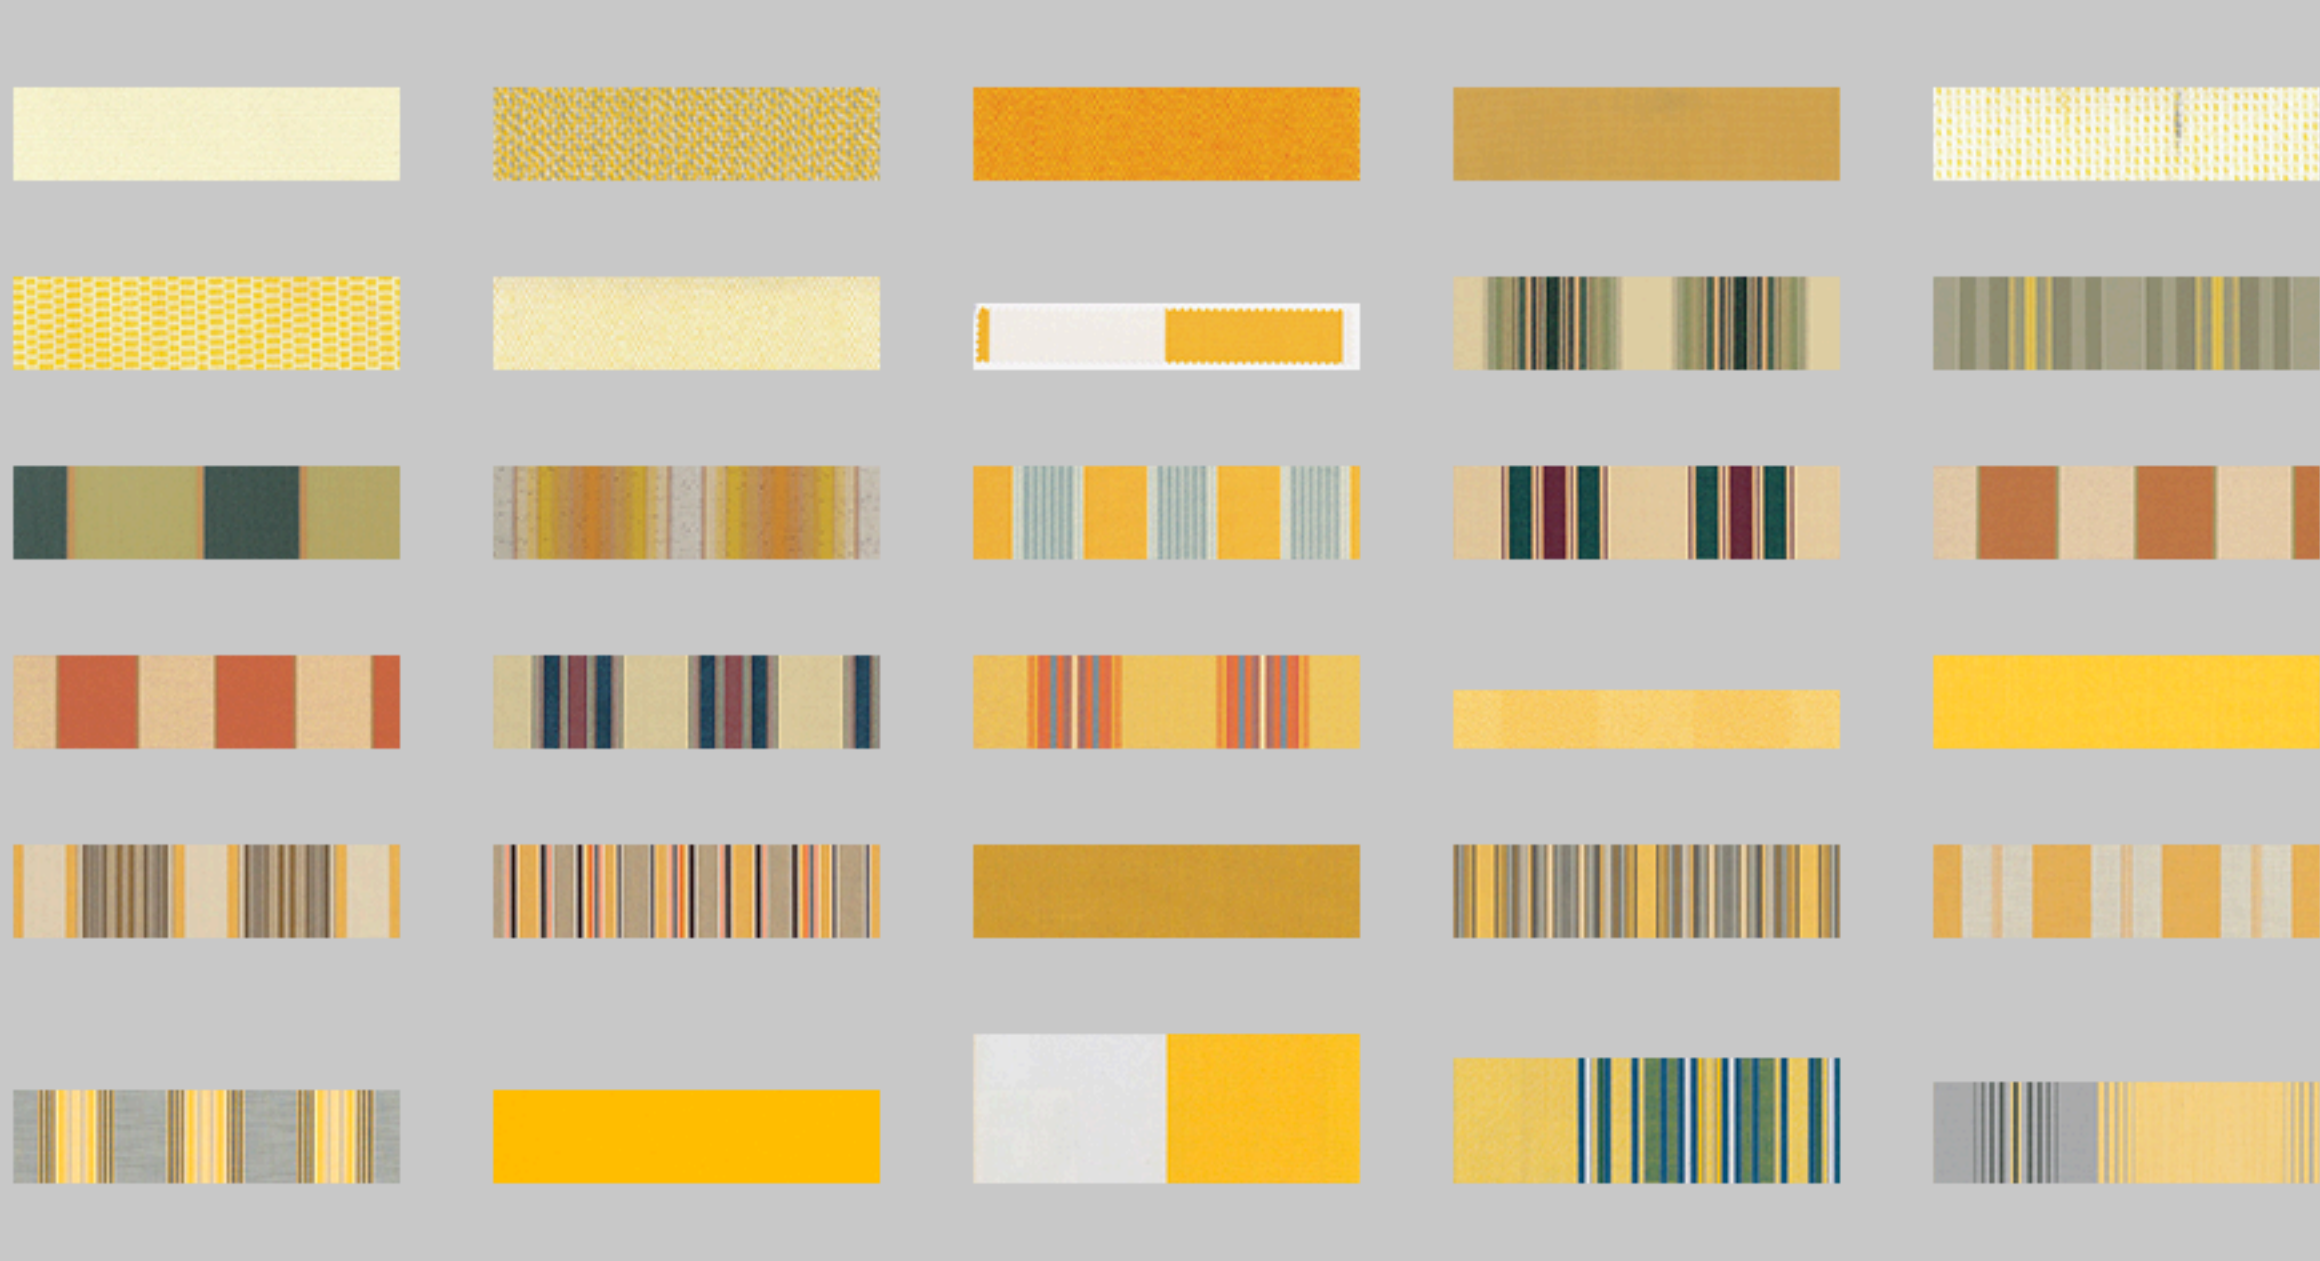

Elite Plus Standard Color Finishes

White

Brown

Ivory

Sand

Elite Plus Premium Color Finishes *(additional charges apply)*

Jet Black

Chocolate Brown

Ruby Red

Silver Mist

Cadet Grey

Forest Green

Custom Colors are available

Colors are representative only and may vary from what shows on your screen

Awning Fabric Options

Click on the image below to enlarge

Blacks and Greys

Browns and Naturals

Greens

Reds and Oranges

Yellows

Complete the custom look of your Durasol Awning by choosing from our selection of valance styles and coordinating braid colors! Durasol's computer cut and zig-zag machine lock-stitched braided valance add just the right decorative finishing touch to your awning. Choose from 5 different valance styles and many braid colors. Braids join the awning and valance in a matching fabric. Our braid is made from durable 100% solution-dyed acrylic.

Valance Styles

European

Classic

Wave

Straight

Greek Key

Braid Selection

Click on the image below to enlarge