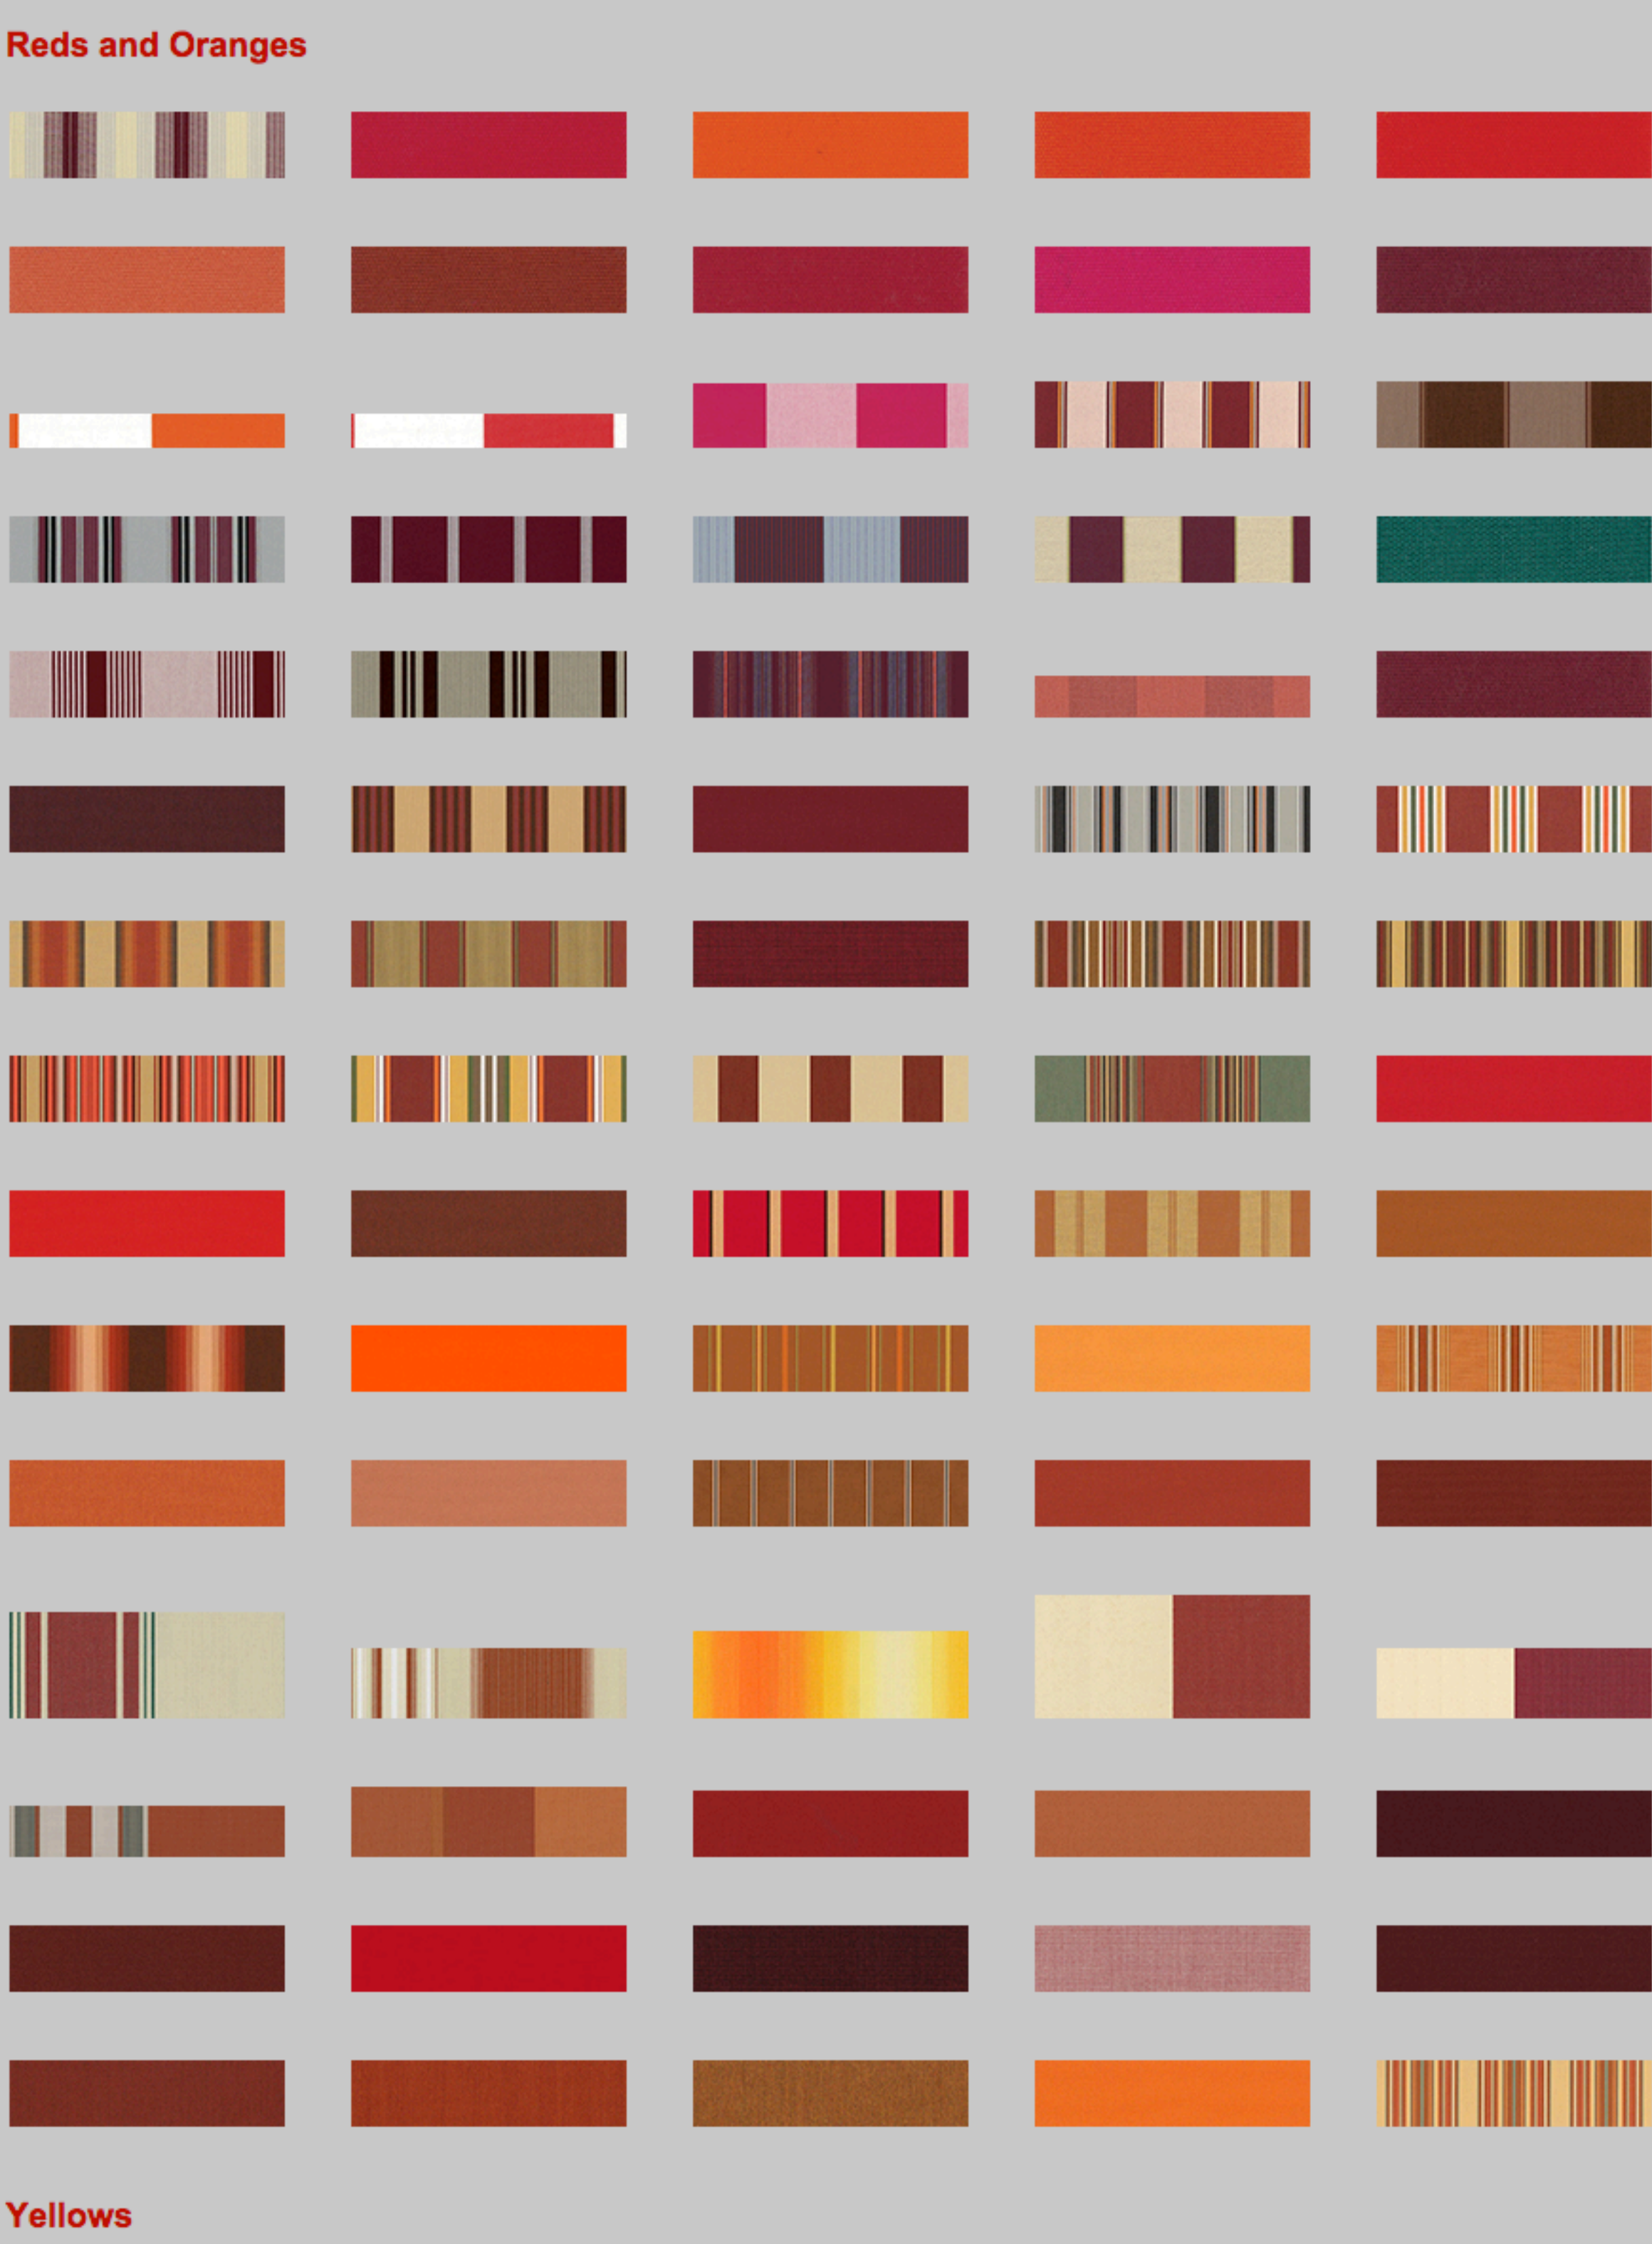

Elite Plus Standard Color Finishes

White

Brown

Ivory

Sand

Elite Plus Premium Color Finishes *(additional charges apply)*

Jet Black

Chocolate Brown

Ruby Red

Silver Mist

Cadet Grey

Forest Green

Custom Colors are available

Colors are representative only and may vary from what shows on your screen

Awning Fabric Options

Click on the image below to enlarge

Blacks and Greys

Browns and Naturals

Greens

Reds and Oranges

Yellows

Complete the custom look of your Durasol Awning by choosing from our selection of valance styles and coordinating braid colors! Durasol's computer cut and zig-zag machine lock-stitched braided valance add just the right decorative finishing touch to your awning. Choose from 5 different valance styles and many braid colors. Braids join the awning and valance in a matching fabric. Our braid is made from durable 100% solution-dyed acrylic.

Valance Styles

European

Classic

Wave

Straight

Greek Key

Braid Selection

Click on the image below to enlarge