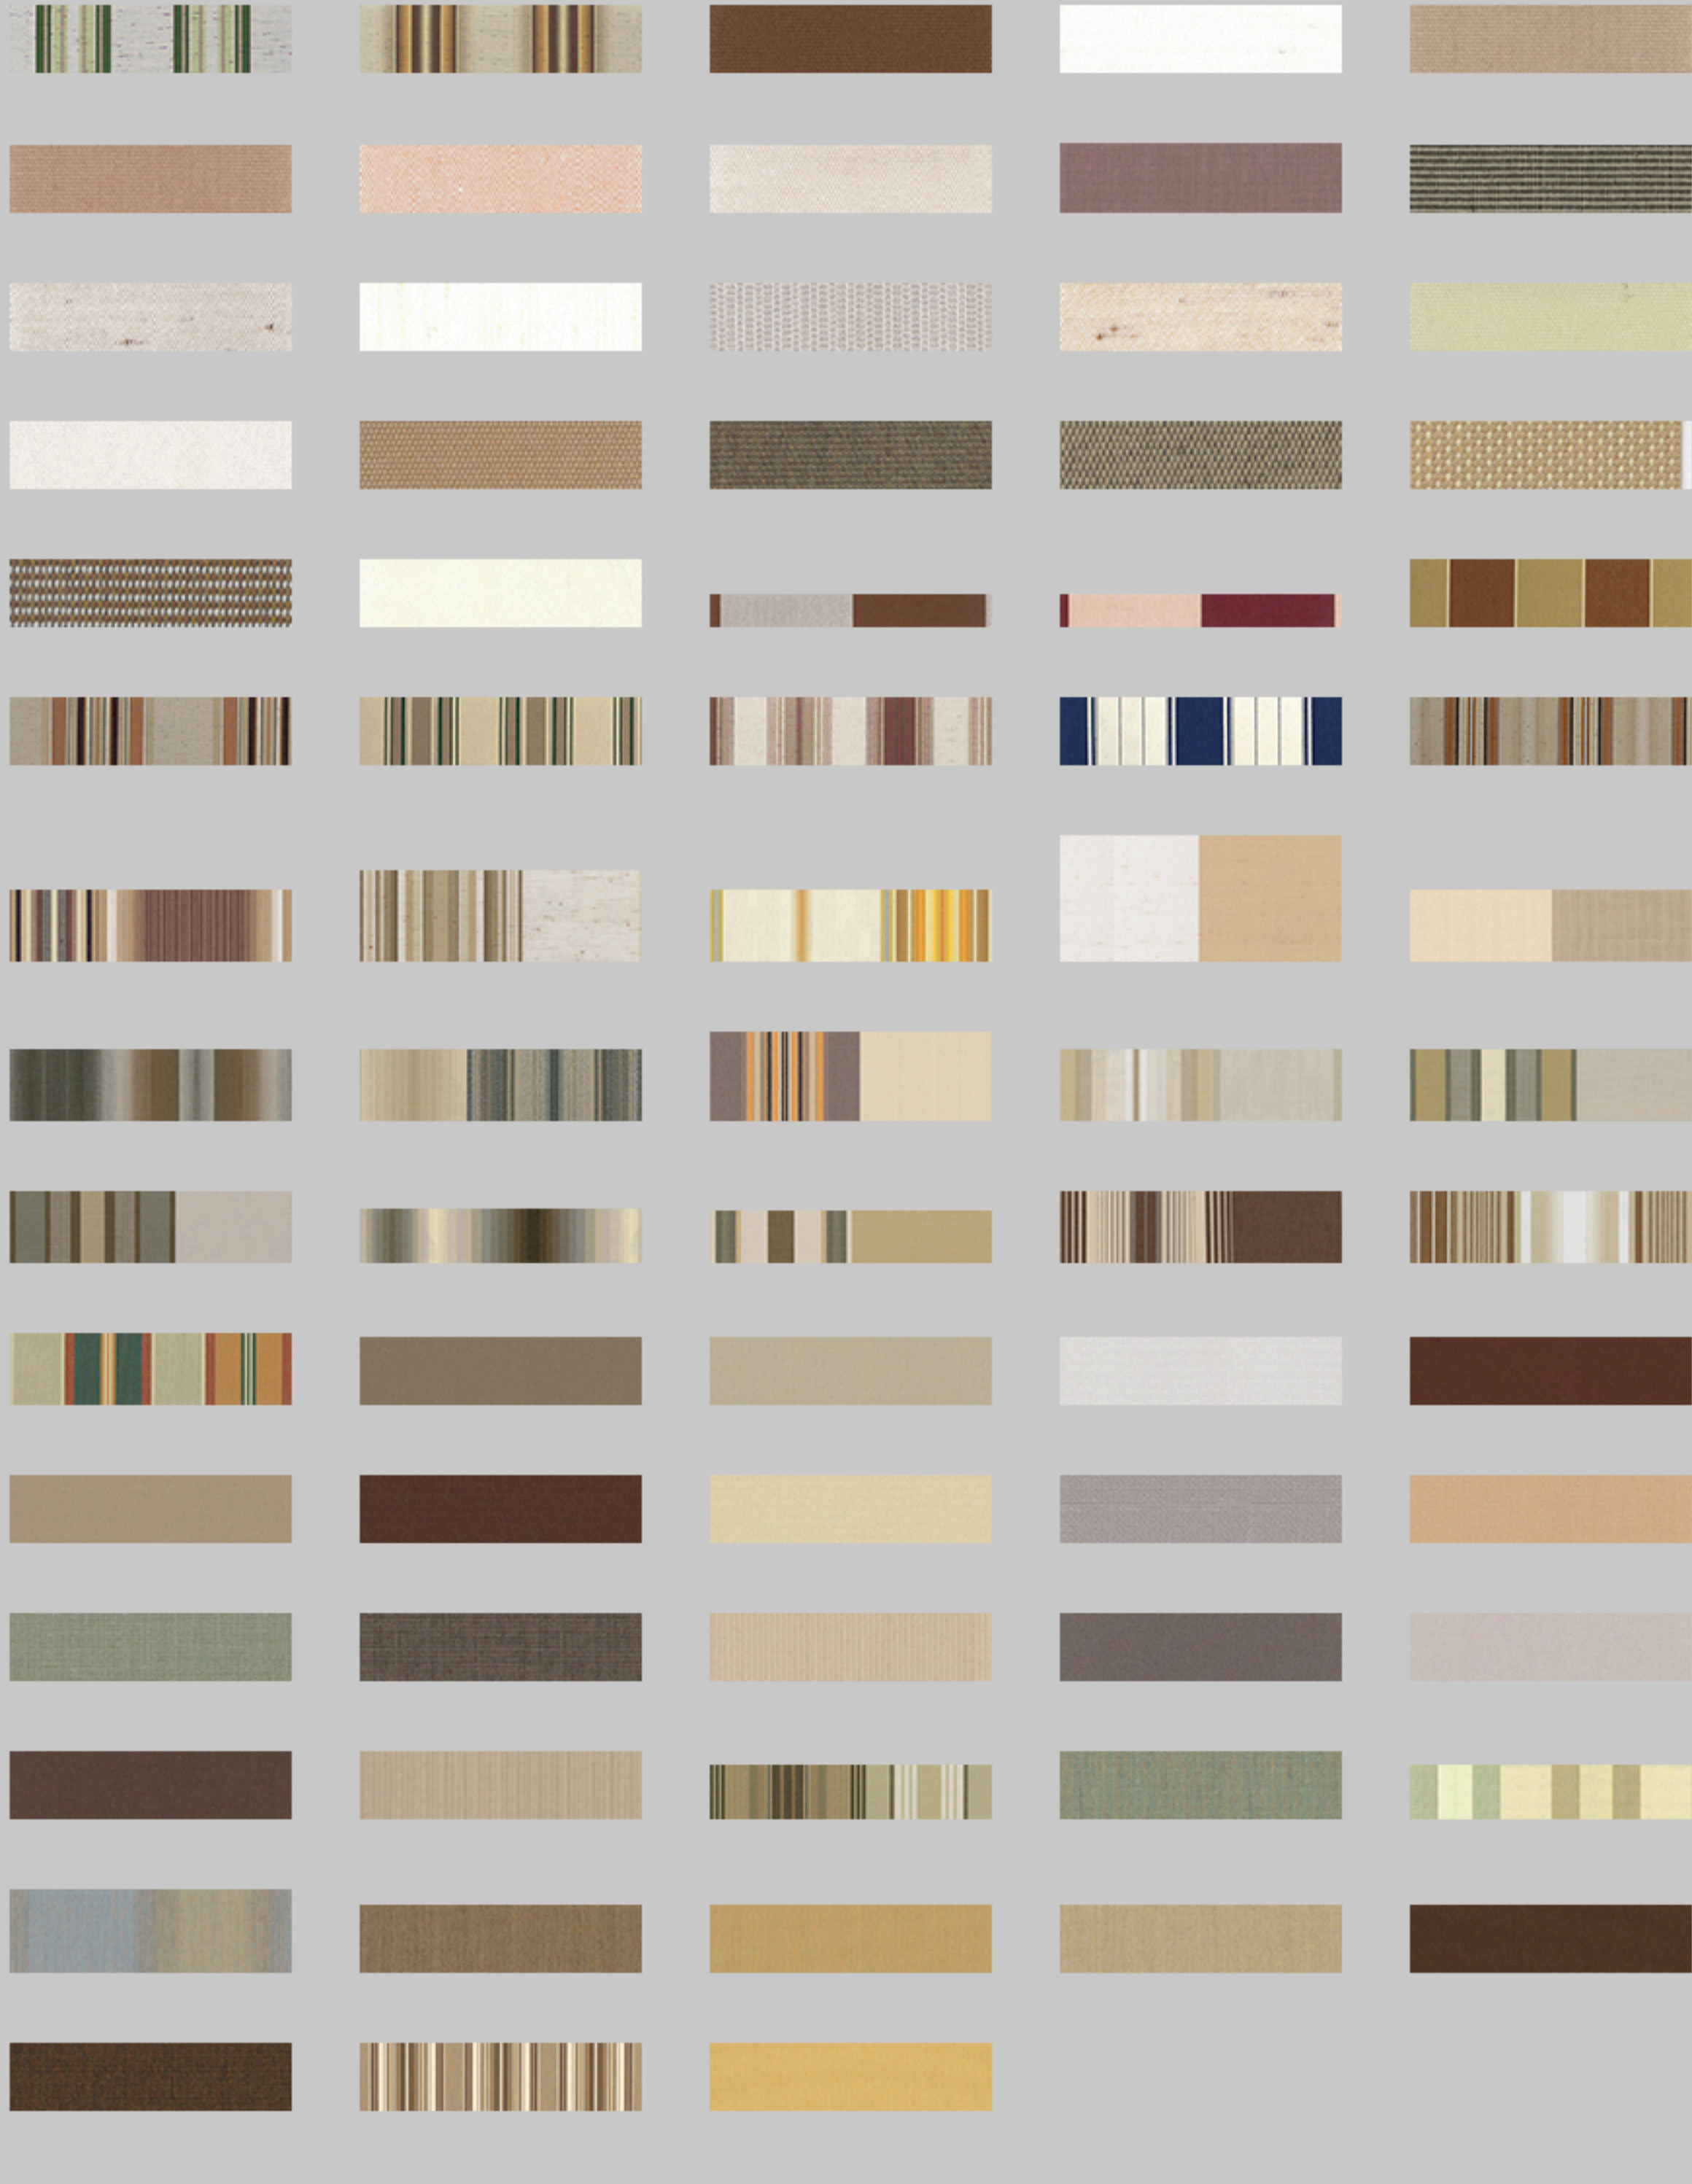

Elite Plus Standard Color Finishes

White

Brown

Ivory

Sand

Elite Plus Premium Color Finishes *(additional charges apply)*

Jet Black

Chocolate Brown

Ruby Red

Silver Mist

Cadet Grey

Forest Green

Custom Colors are available

Colors are representative only and may vary from what shows on your screen

Awning Fabric Options

Click on the image below to enlarge

Blacks and Greys

Browns and Naturals

Greens

Reds and Oranges

Yellows

Complete the custom look of your Durasol Awning by choosing from our selection of valance styles and coordinating braid colors! Durasol's computer cut and zig-zag machine lock-stitched braided valance add just the right decorative finishing touch to your awning. Choose from 5 different valance styles and many braid colors. Braids join the awning and valance in a matching fabric. Our braid is made from durable 100% solution-dyed acrylic.

Valance Styles

European

Classic

Wave

Straight

Greek Key

Braid Selection

Click on the image below to enlarge