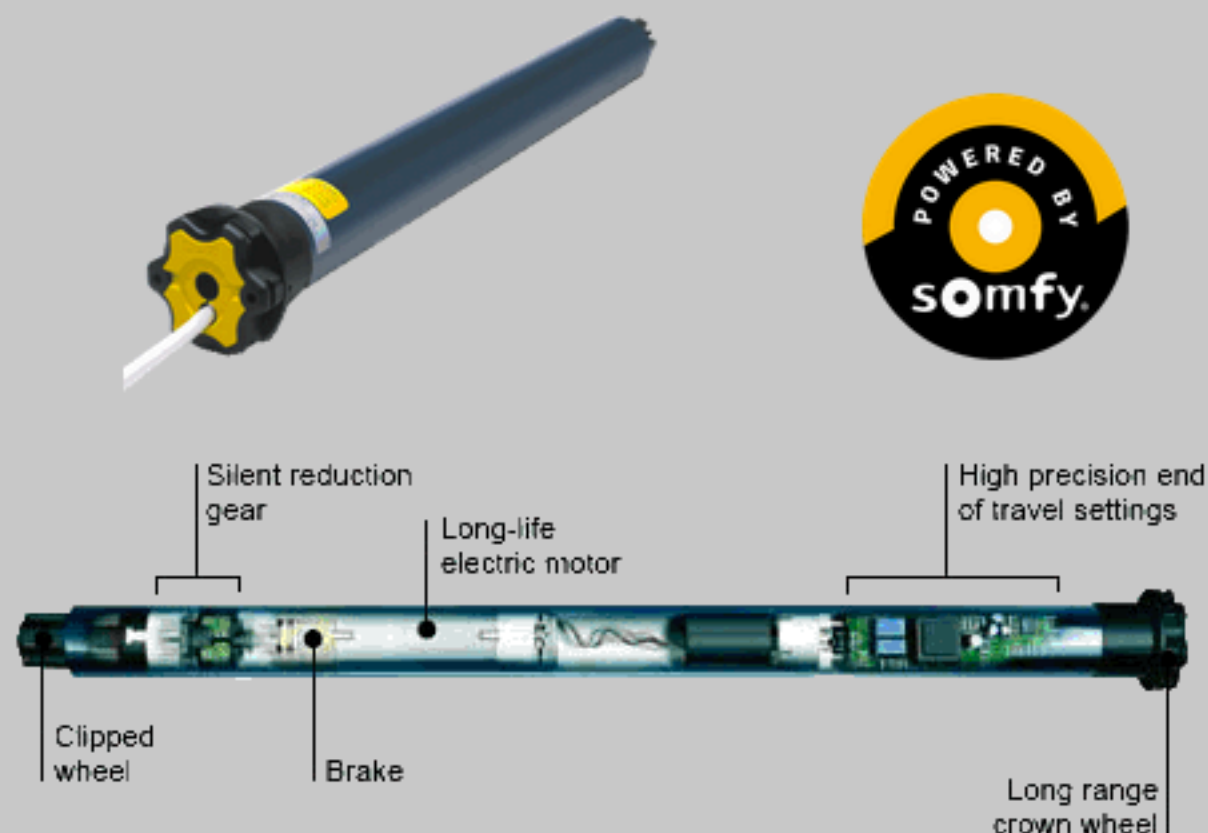

Durasol incorporates state-of-the-art motors and electronics from Somfy®, the industry leader. Durasol also offers an American Heritage™ line of motors that are UL listed and CE approved.

Your Durasol dealer will work with you to design a shading solution that allows from one touch wireless control to fully-automated functionality.