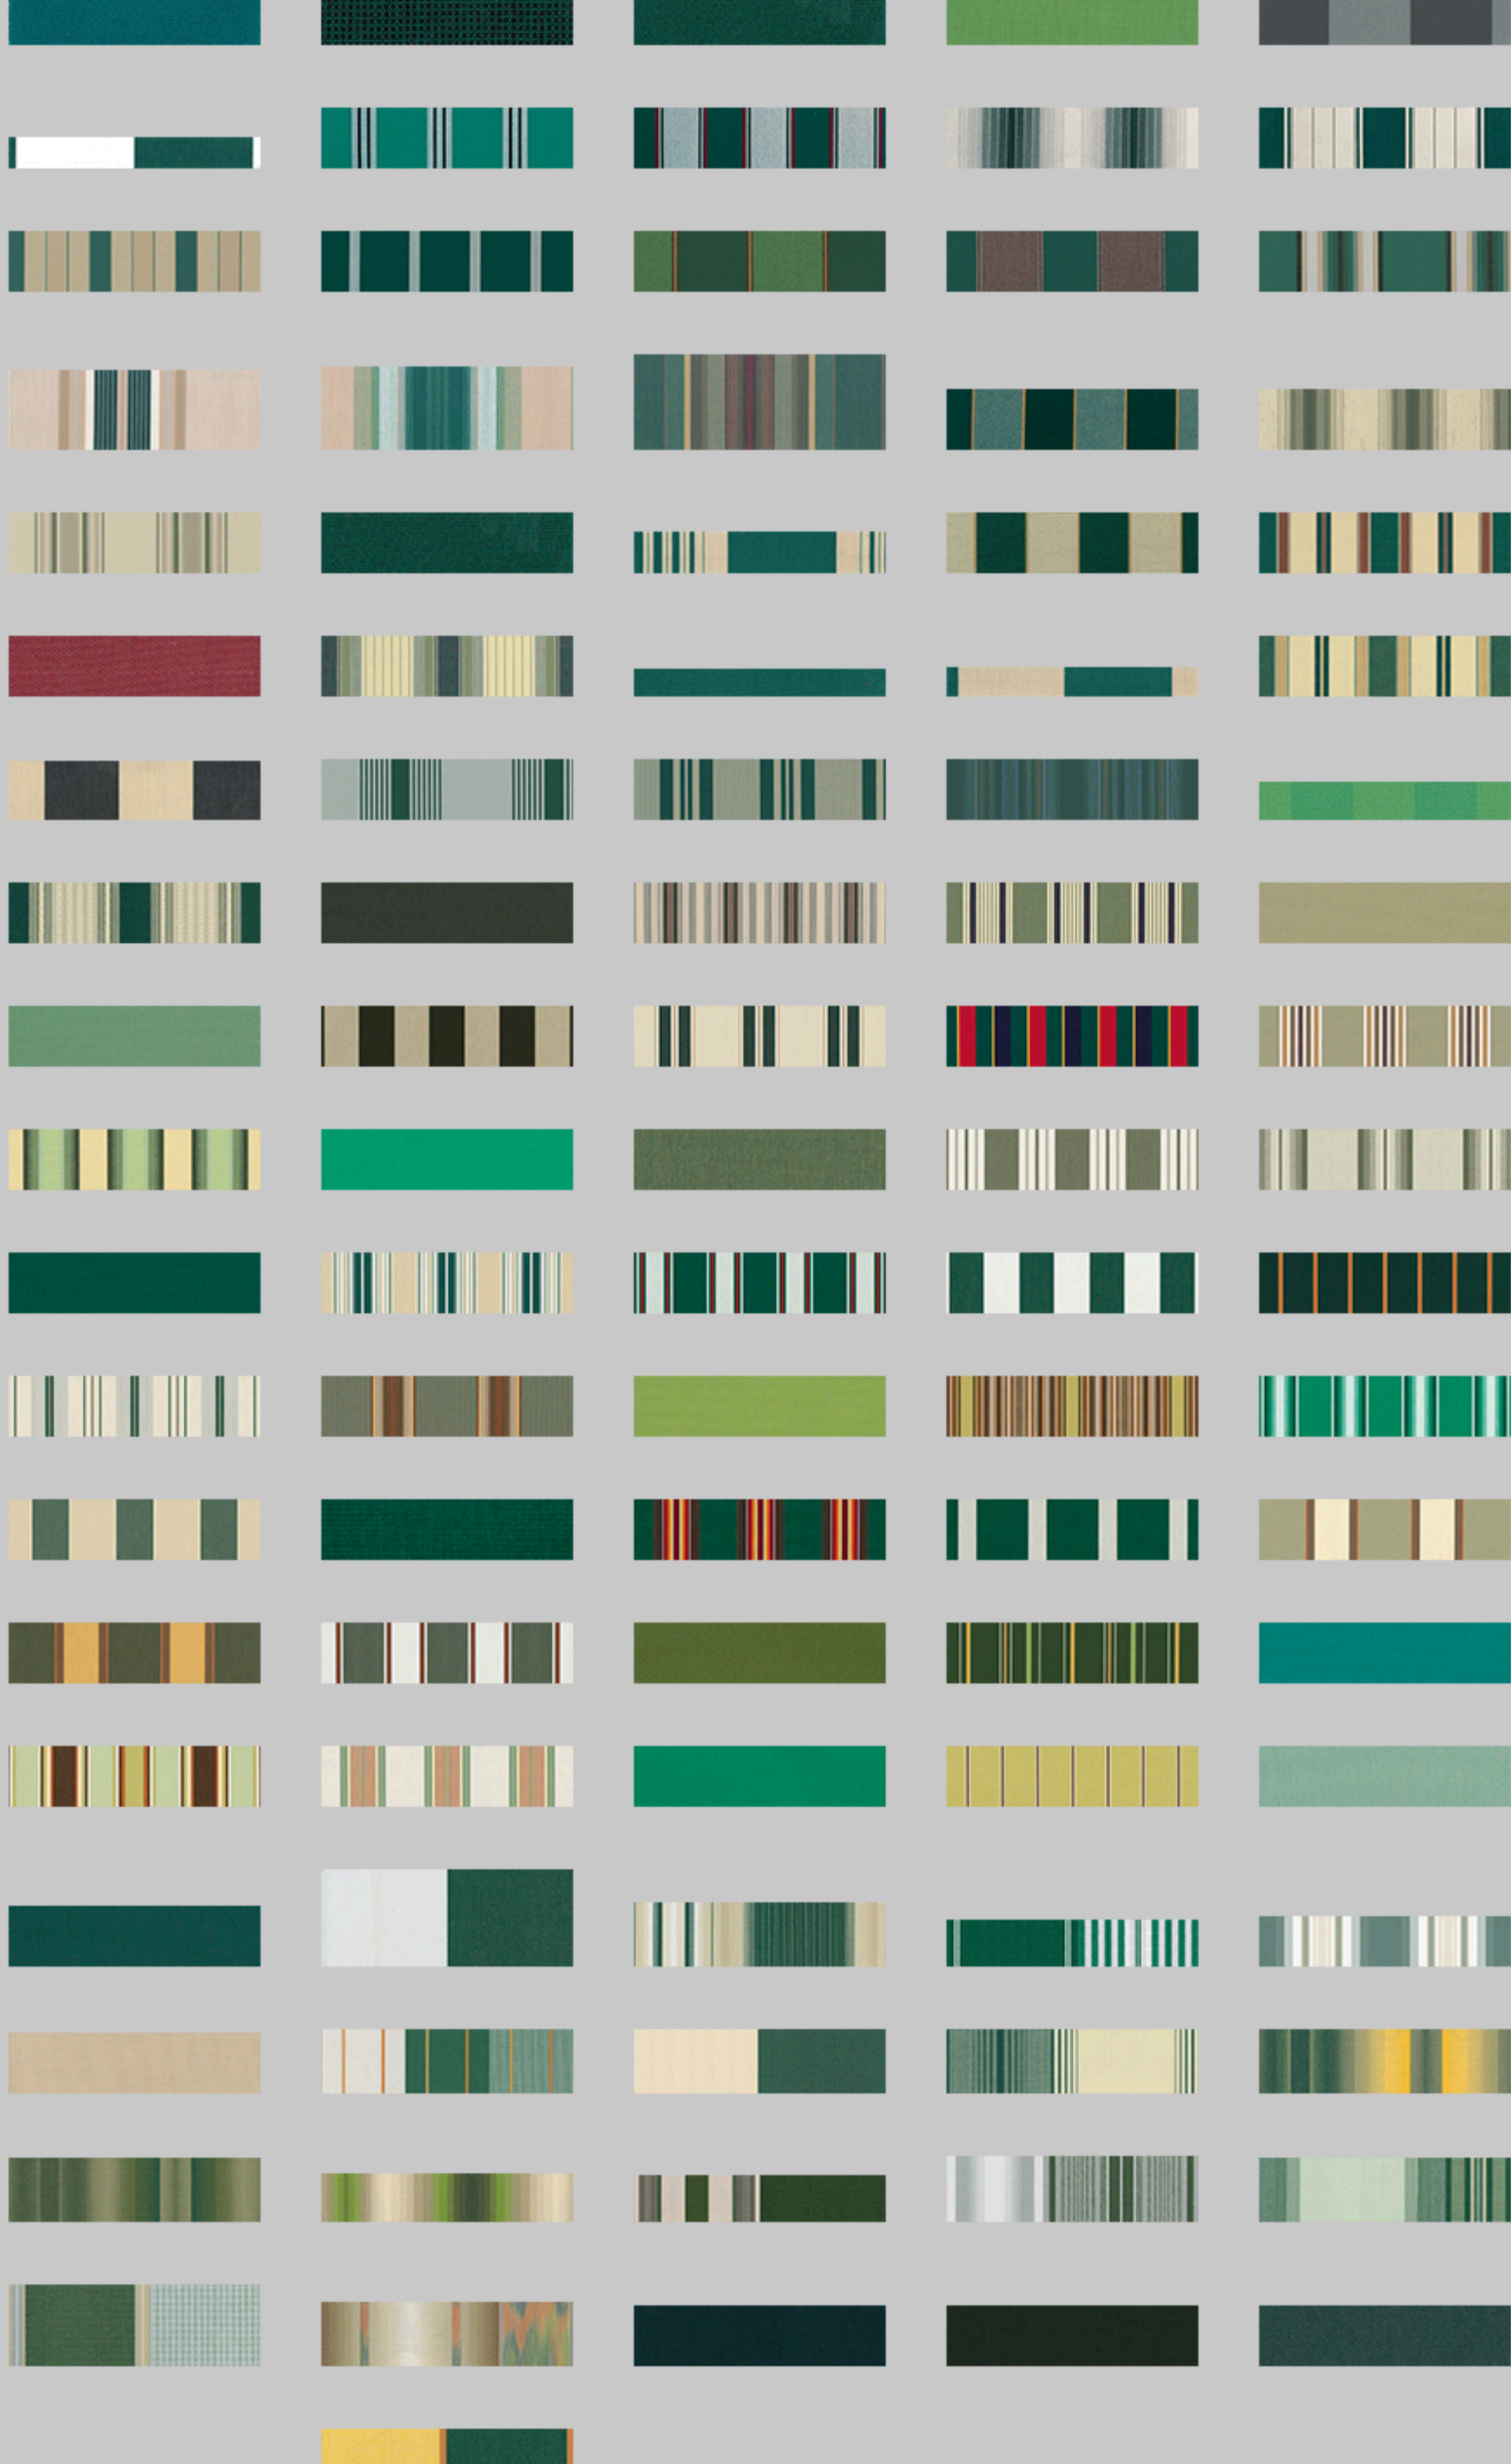

Elite Plus Standard Color Finishes

White

Brown

Ivory

Sand

Elite Plus Premium Color Finishes *(additional charges apply)*

Jet Black

Chocolate Brown

Ruby Red

Silver Mist

Cadet Grey

Forest Green

Custom Colors are available

Colors are representative only and may vary from what shows on your screen

Awning Fabric Options

Click on the image below to enlarge

Blacks and Greys

Browns and Naturals

Greens

Reds and Oranges

Yellows

Complete the custom look of your Durasol Awning by choosing from our selection of valance styles and coordinating braid colors! Durasol's computer cut and zig-zag machine lock-stitched braided valance add just the right decorative finishing touch to your awning. Choose from 5 different valance styles and many braid colors. Braids join the awning and valance in a matching fabric. Our braid is made from durable 100% solution-dyed acrylic.

Valance Styles

European

Classic

Wave

Straight

Greek Key

Braid Selection

Click on the image below to enlarge