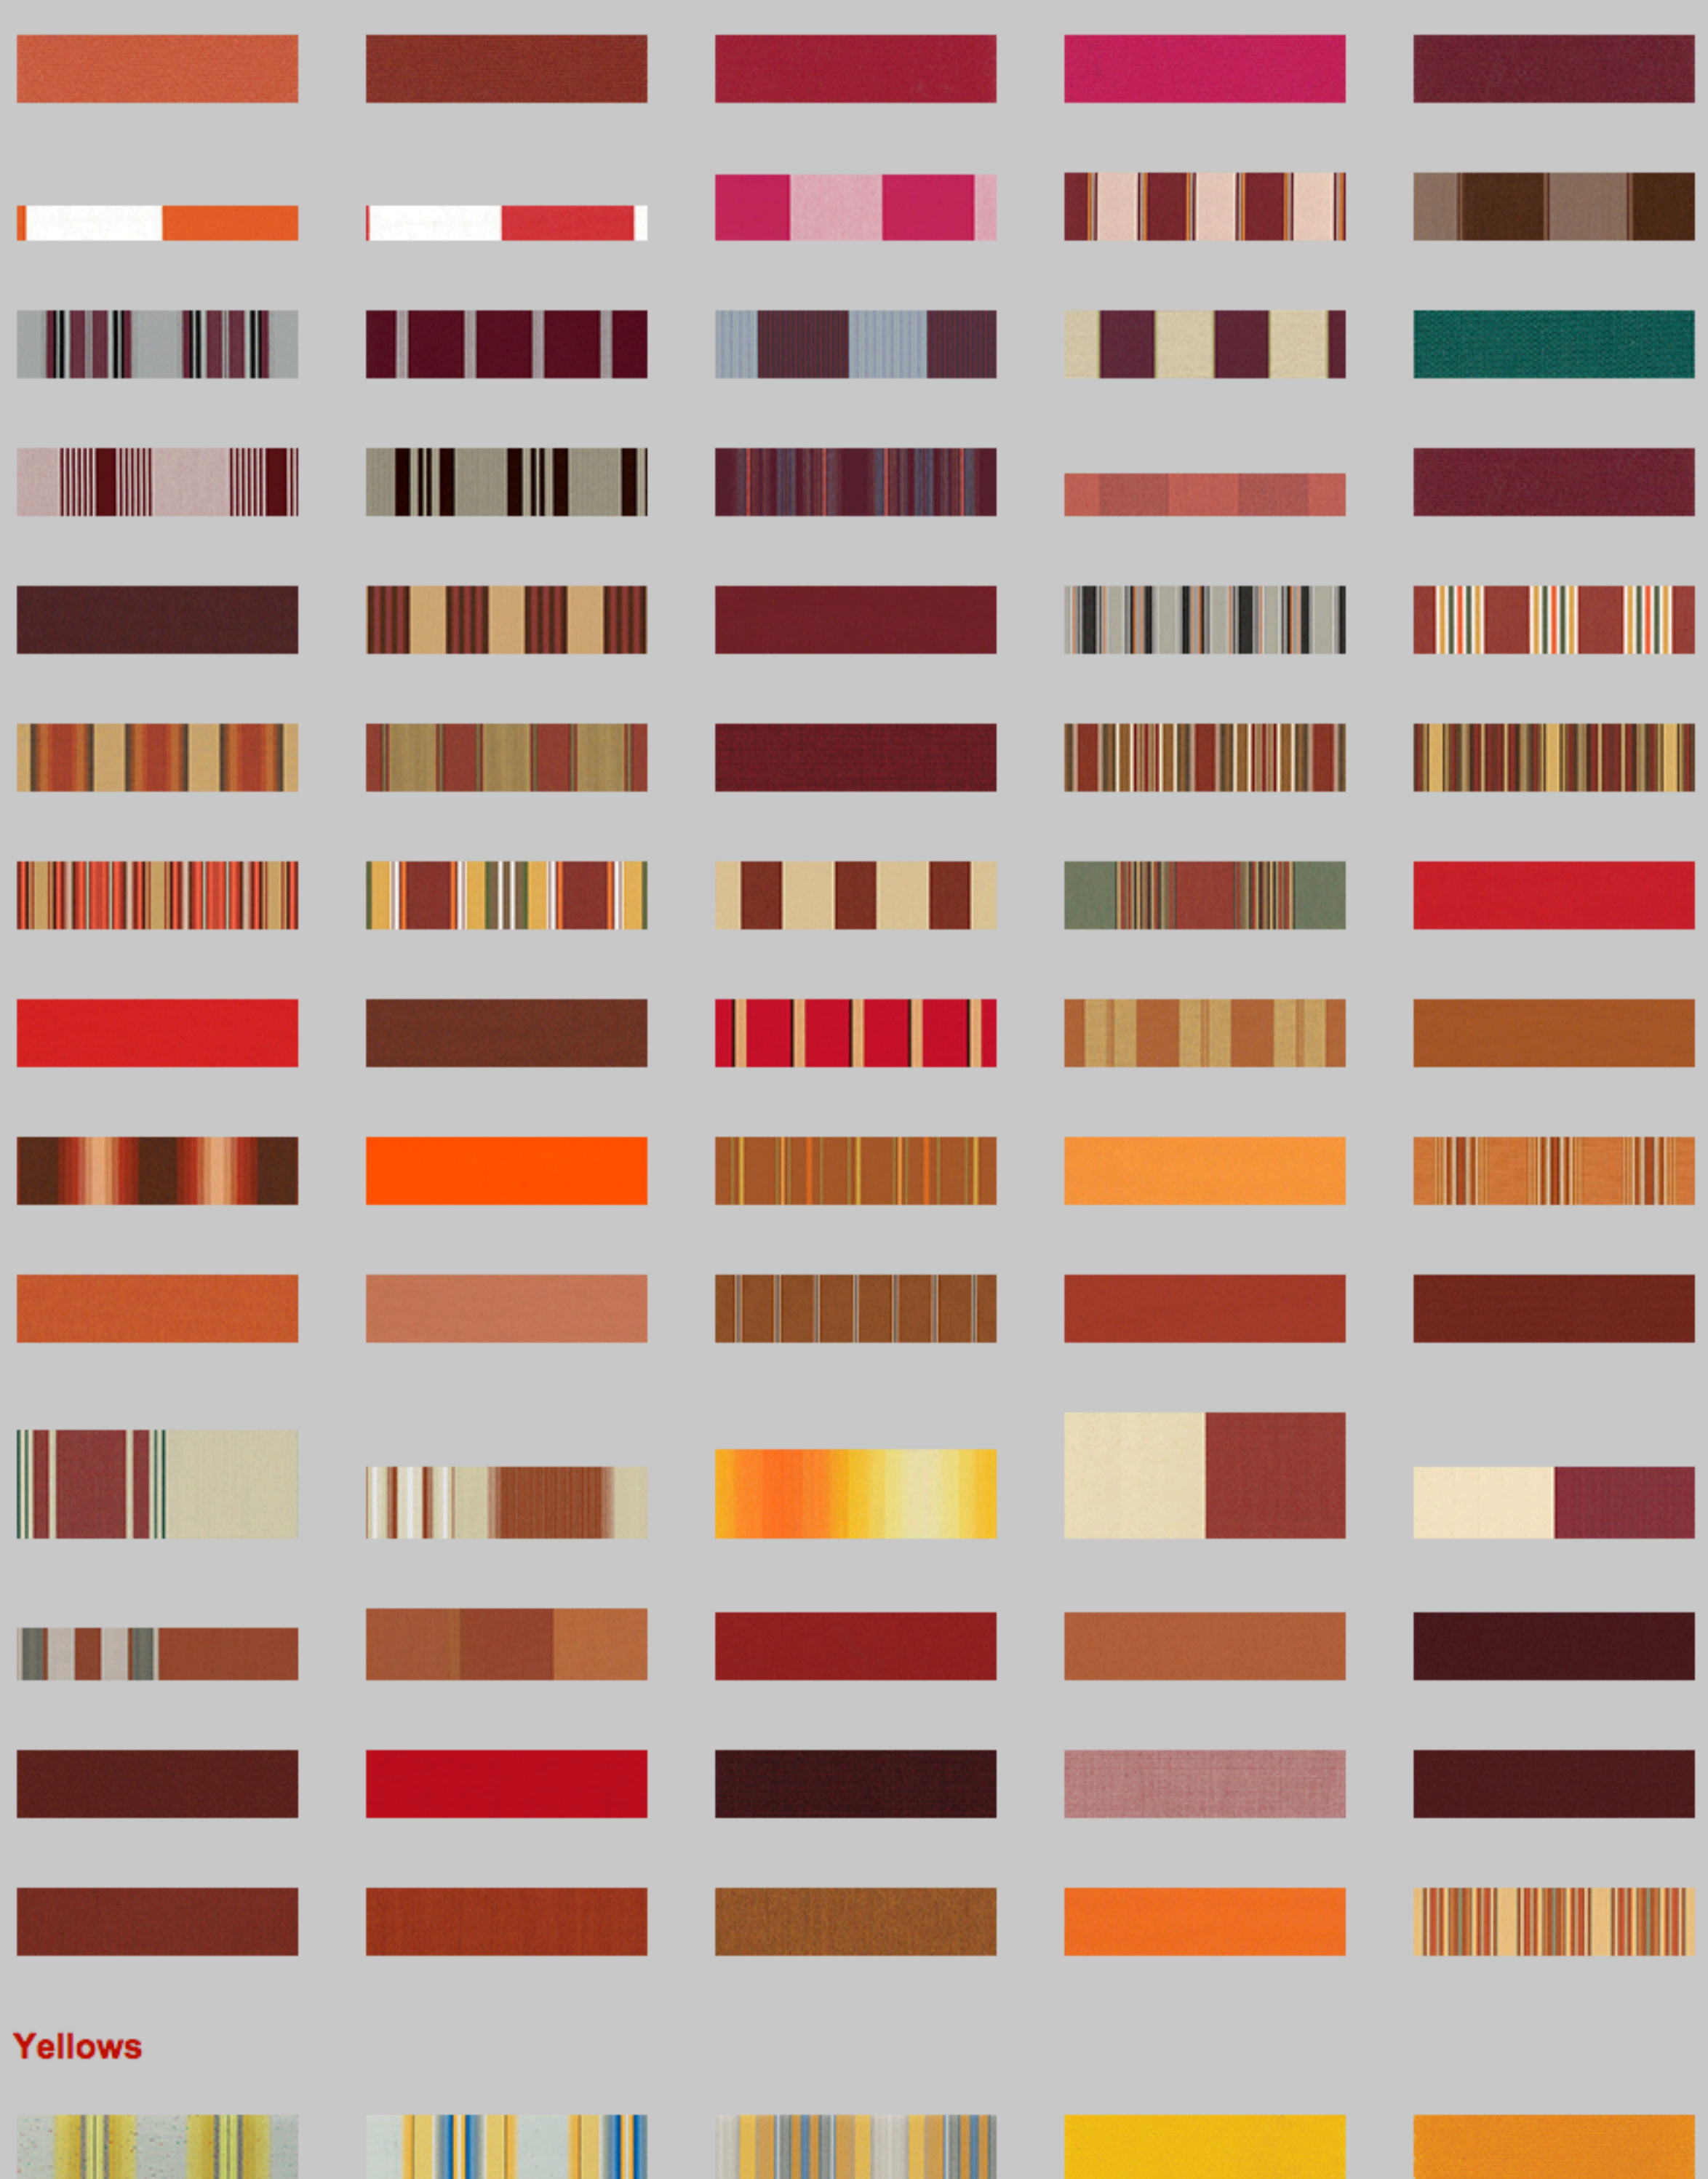

Regal Standard Color Finishes

White

Sand

Colors are representative only and may vary from what shows on your screen

Awning Fabric Options

Click on the image below to enlarge

Blacks and Greys

Browns and Naturals

Greens

Reds and Oranges

Yellows

* Images with "SB" at the end are Premium Priced fabrics

Complete the custom look of your Durasol Awning by choosing from our selection of valance styles and coordinating braid colors! Durasol's computer cut and zig-zag machine lock-stitched braided valance add just the right decorative finishing touch to your awning. Choose from 5 different valance styles and many braid colors. Braids join the awning and valance in a matching fabric. Our braid is made from durable 100% solution-dyed acrylic.

Valance Styles

European

Classic

Wave

Straight

Greek Key

Braid Selection

Click on the image below to enlarge

*Colors are representative only and may vary from what shows on the screen