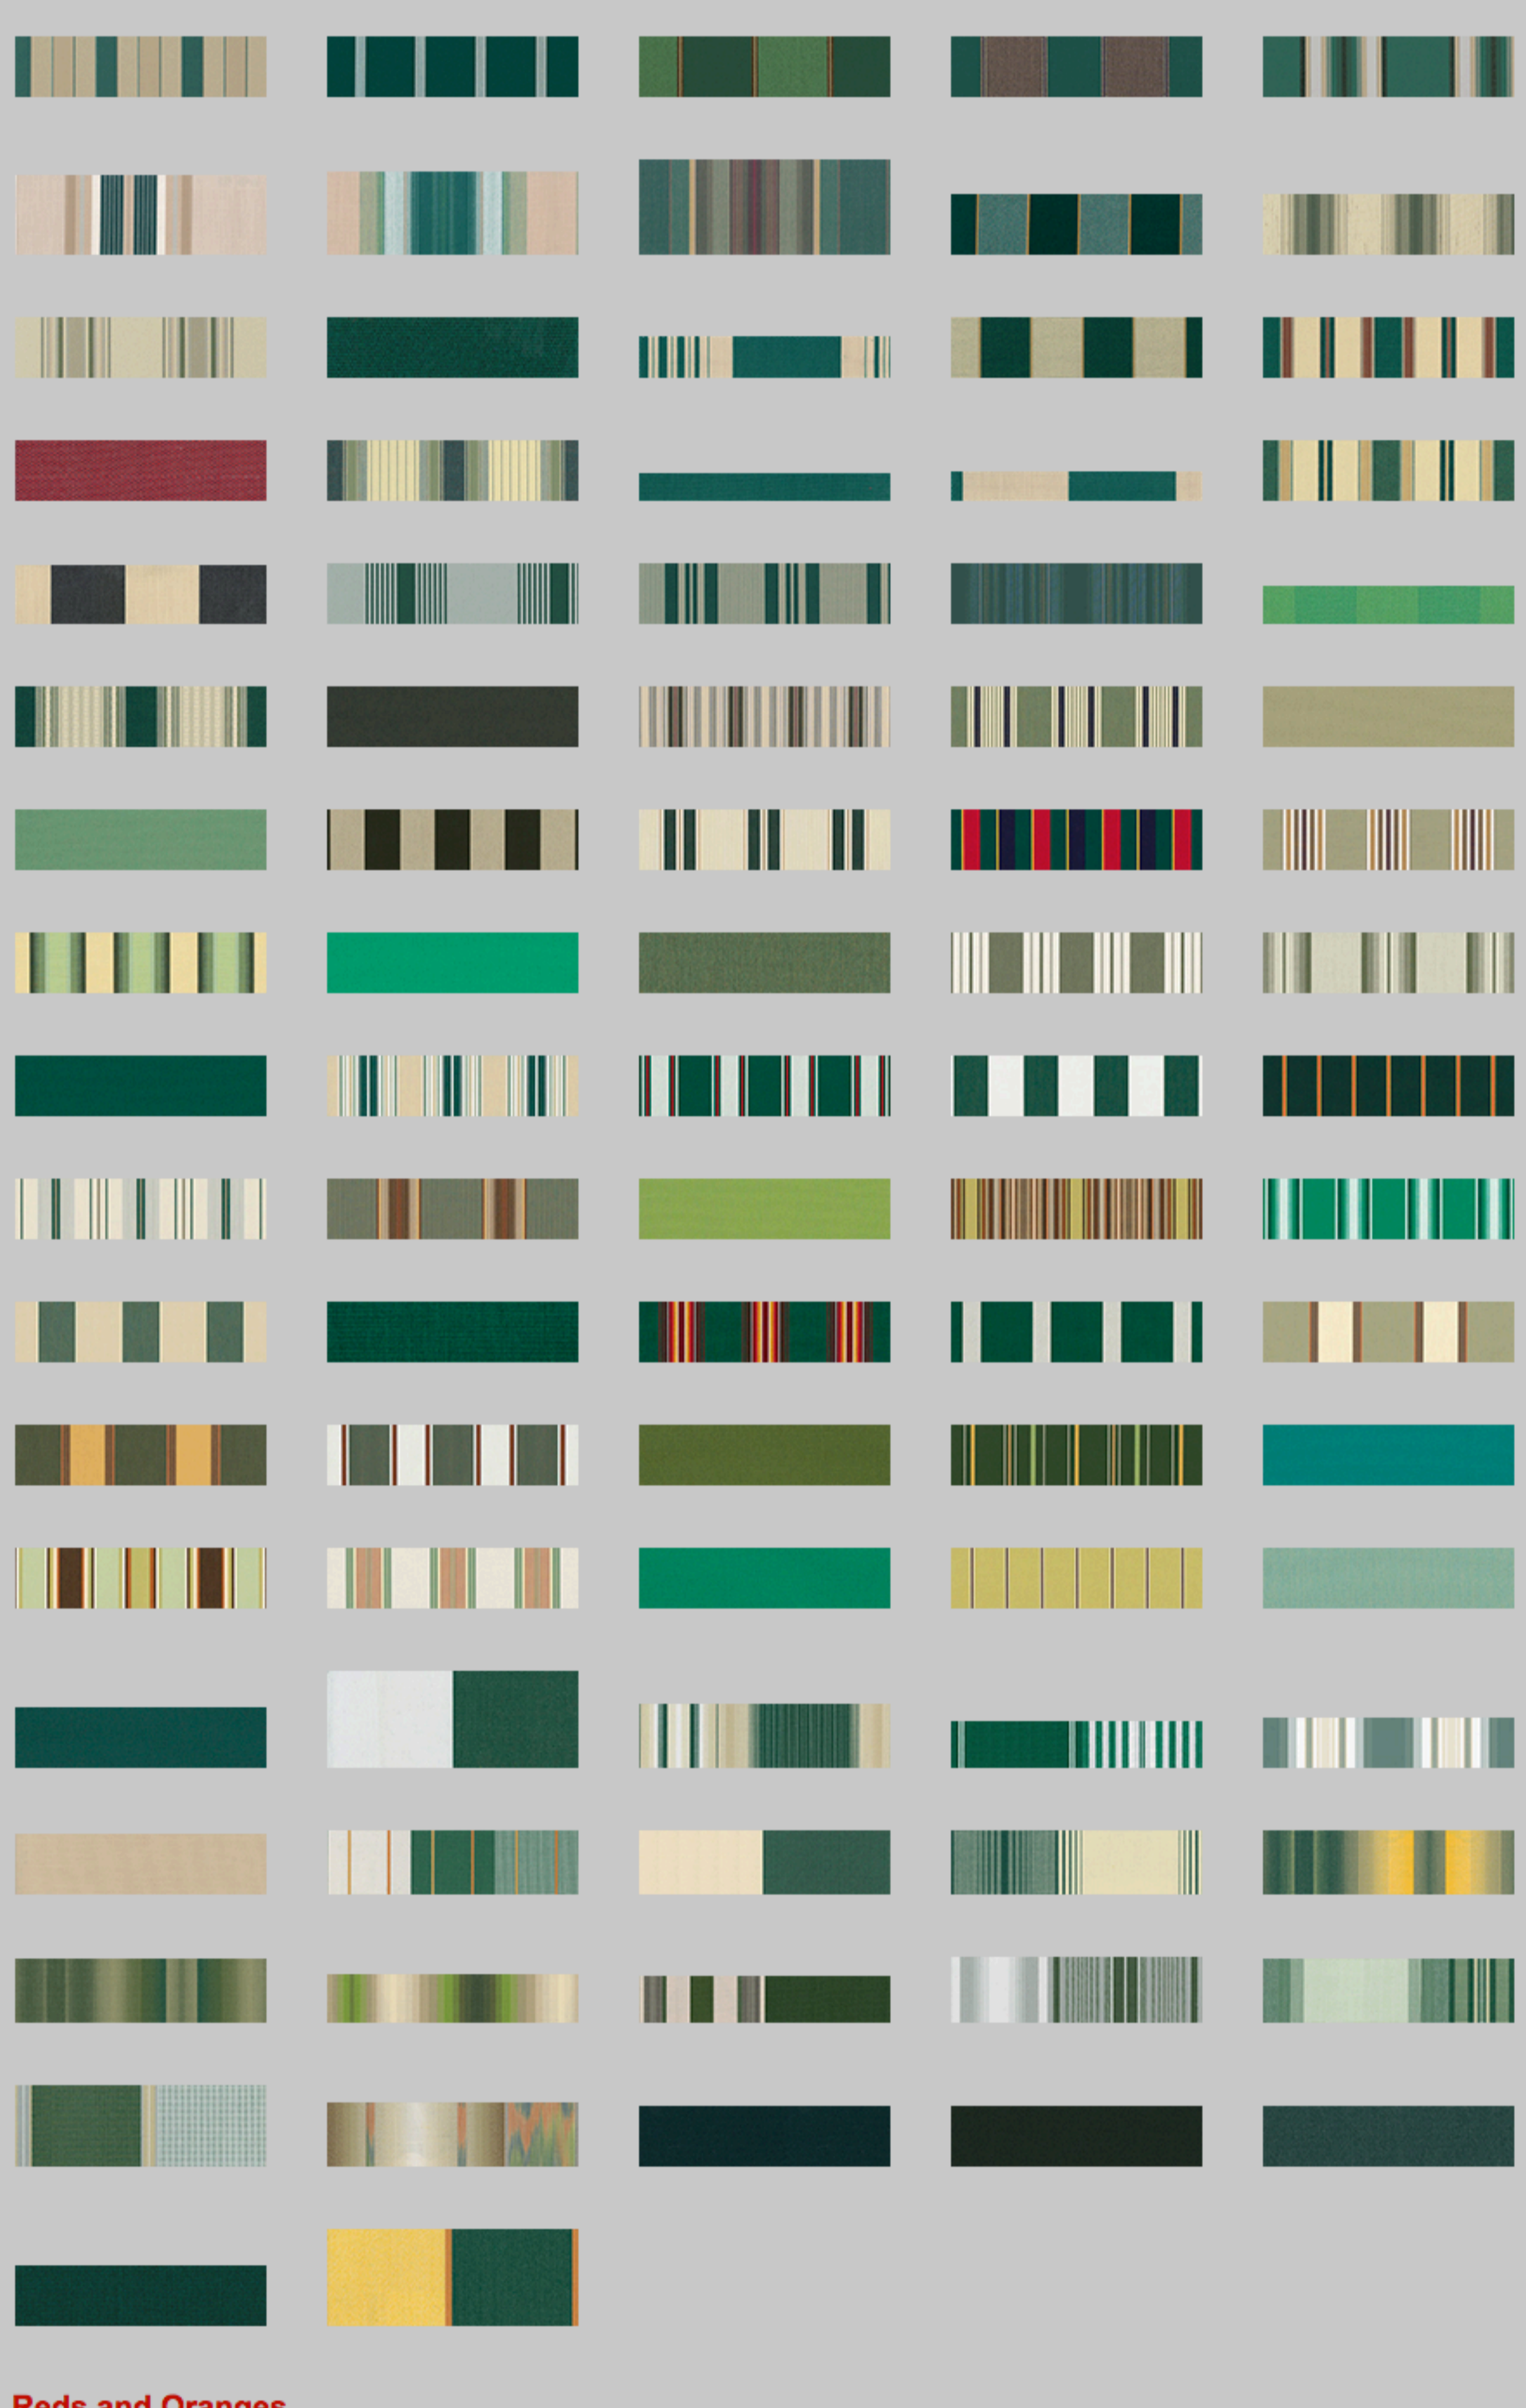

Regal Standard Color Finishes

White

Sand

Colors are representative only and may vary from what shows on your screen

Awning Fabric Options

Click on the image below to enlarge

Blacks and Greys

Browns and Naturals

Greens

Reds and Oranges

Yellows

* Images with "SB" at the end are Premium Priced fabrics

Complete the custom look of your Durasol Awning by choosing from our selection of valance styles and coordinating braid colors! Durasol's computer cut and zig-zag machine lock-stitched braided valance add just the right decorative finishing touch to your awning. Choose from 5 different valance styles and many braid colors. Braids join the awning and valance in a matching fabric. Our braid is made from durable 100% solution-dyed acrylic.

Valance Styles

European

Classic

Wave

Straight

Greek Key

Braid Selection

Click on the image below to enlarge

*Colors are representative only and may vary from what shows on the screen