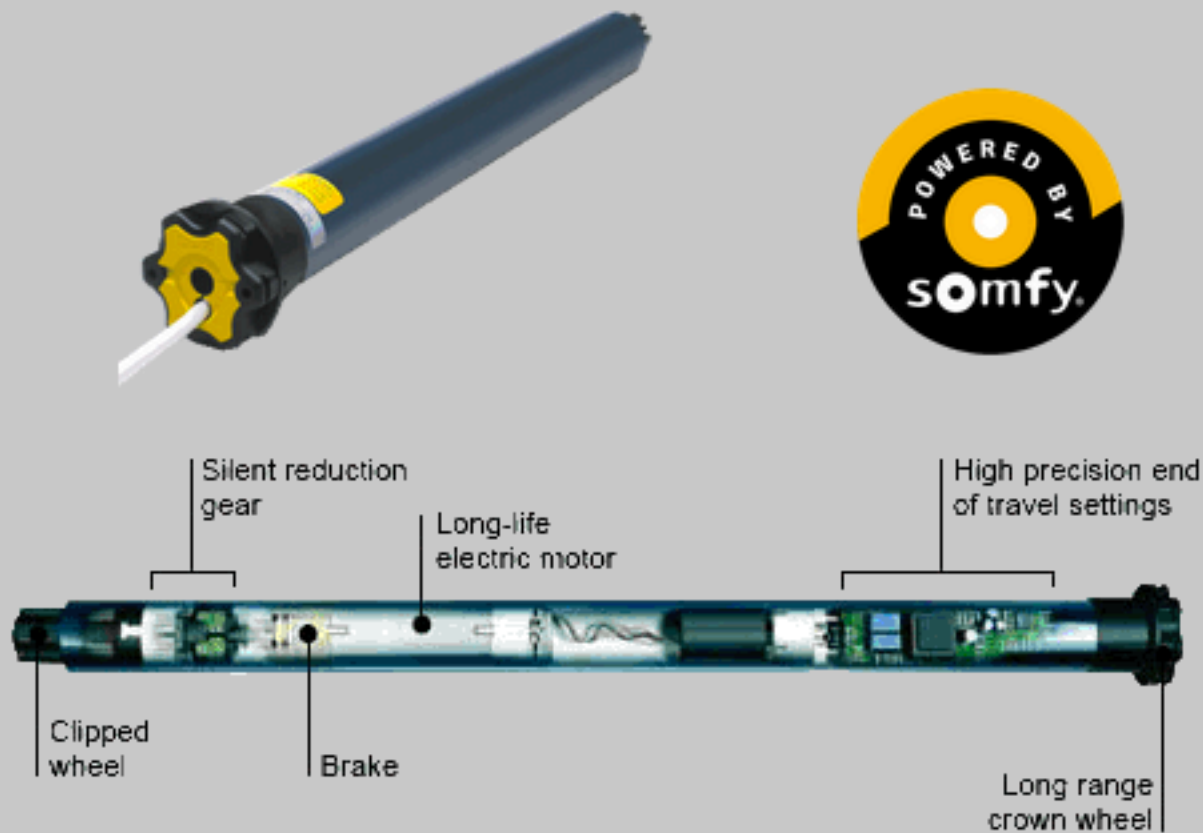

Durasol incorporates state-of-the-art motors and electronics from Somfy®, the industry leader. Durasol also offers an American Heritage™ line of motors that are UL listed and CE approved.

Your Durasol dealer will work with you to design a shading solution that allows from one touch wireless control to fully-automated functionality.