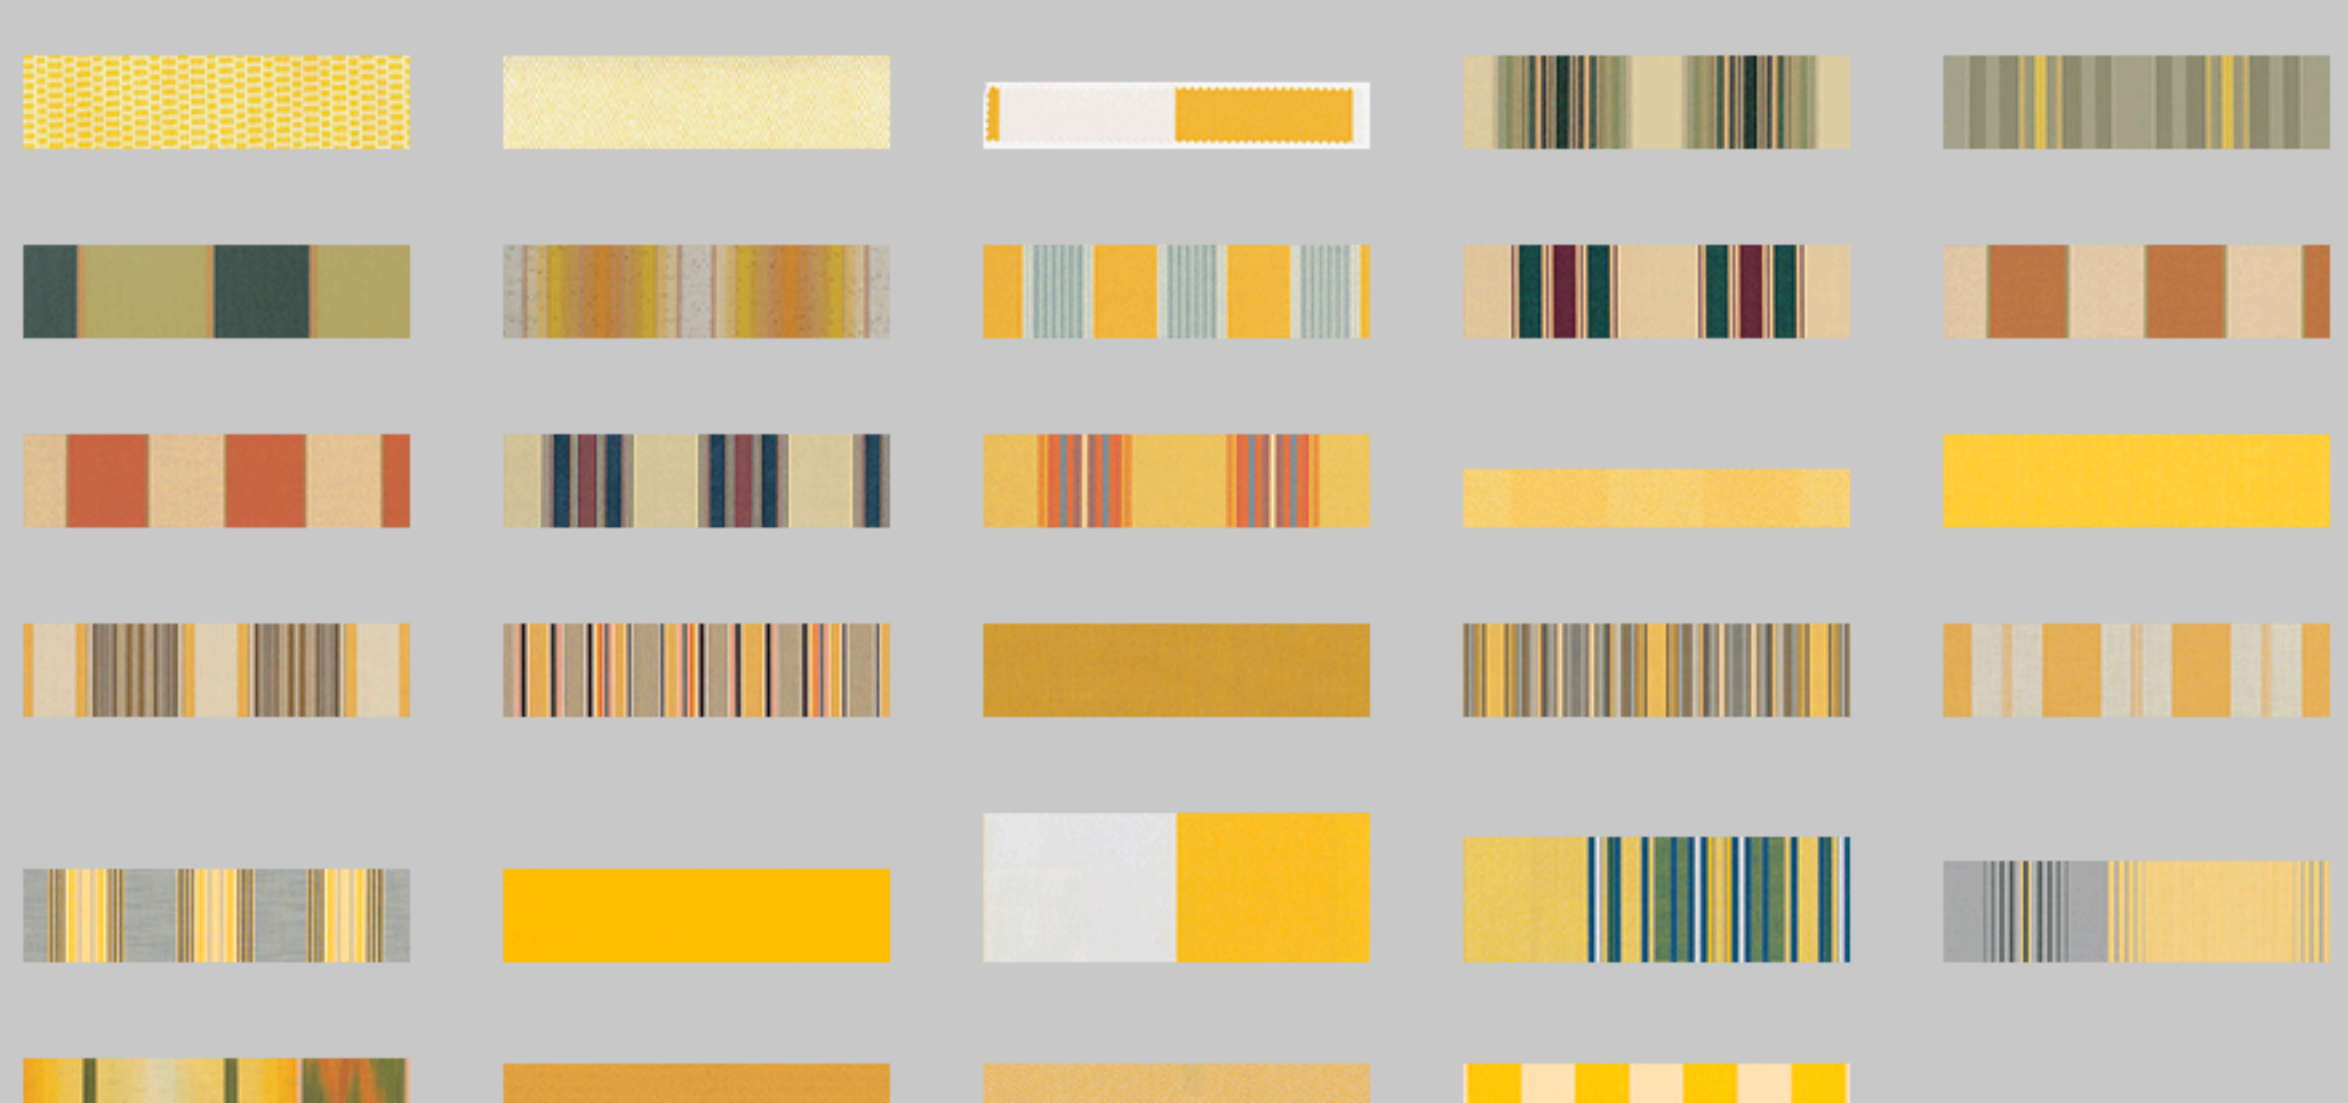

Regal Standard Color Finishes

White

Sand

Colors are representative only and may vary from what shows on your screen

Awning Fabric Options

Click on the image below to enlarge

Blacks and Greys

Browns and Naturals

Greens

Reds and Oranges

Yellows

* Images with "SB" at the end are Premium Priced fabrics

Complete the custom look of your Durasol Awning by choosing from our selection of valance styles and coordinating braid colors! Durasol's computer cut and zig-zag machine lock-stitched braided valance add just the right decorative finishing touch to your awning. Choose from 5 different valance styles and many braid colors. Braids join the awning and valance in a matching fabric. Our braid is made from durable 100% solution-dyed acrylic.

Valance Styles

European

Classic

Wave

Straight

Greek Key

Braid Selection

Click on the image below to enlarge

*Colors are representative only and may vary from what shows on the screen