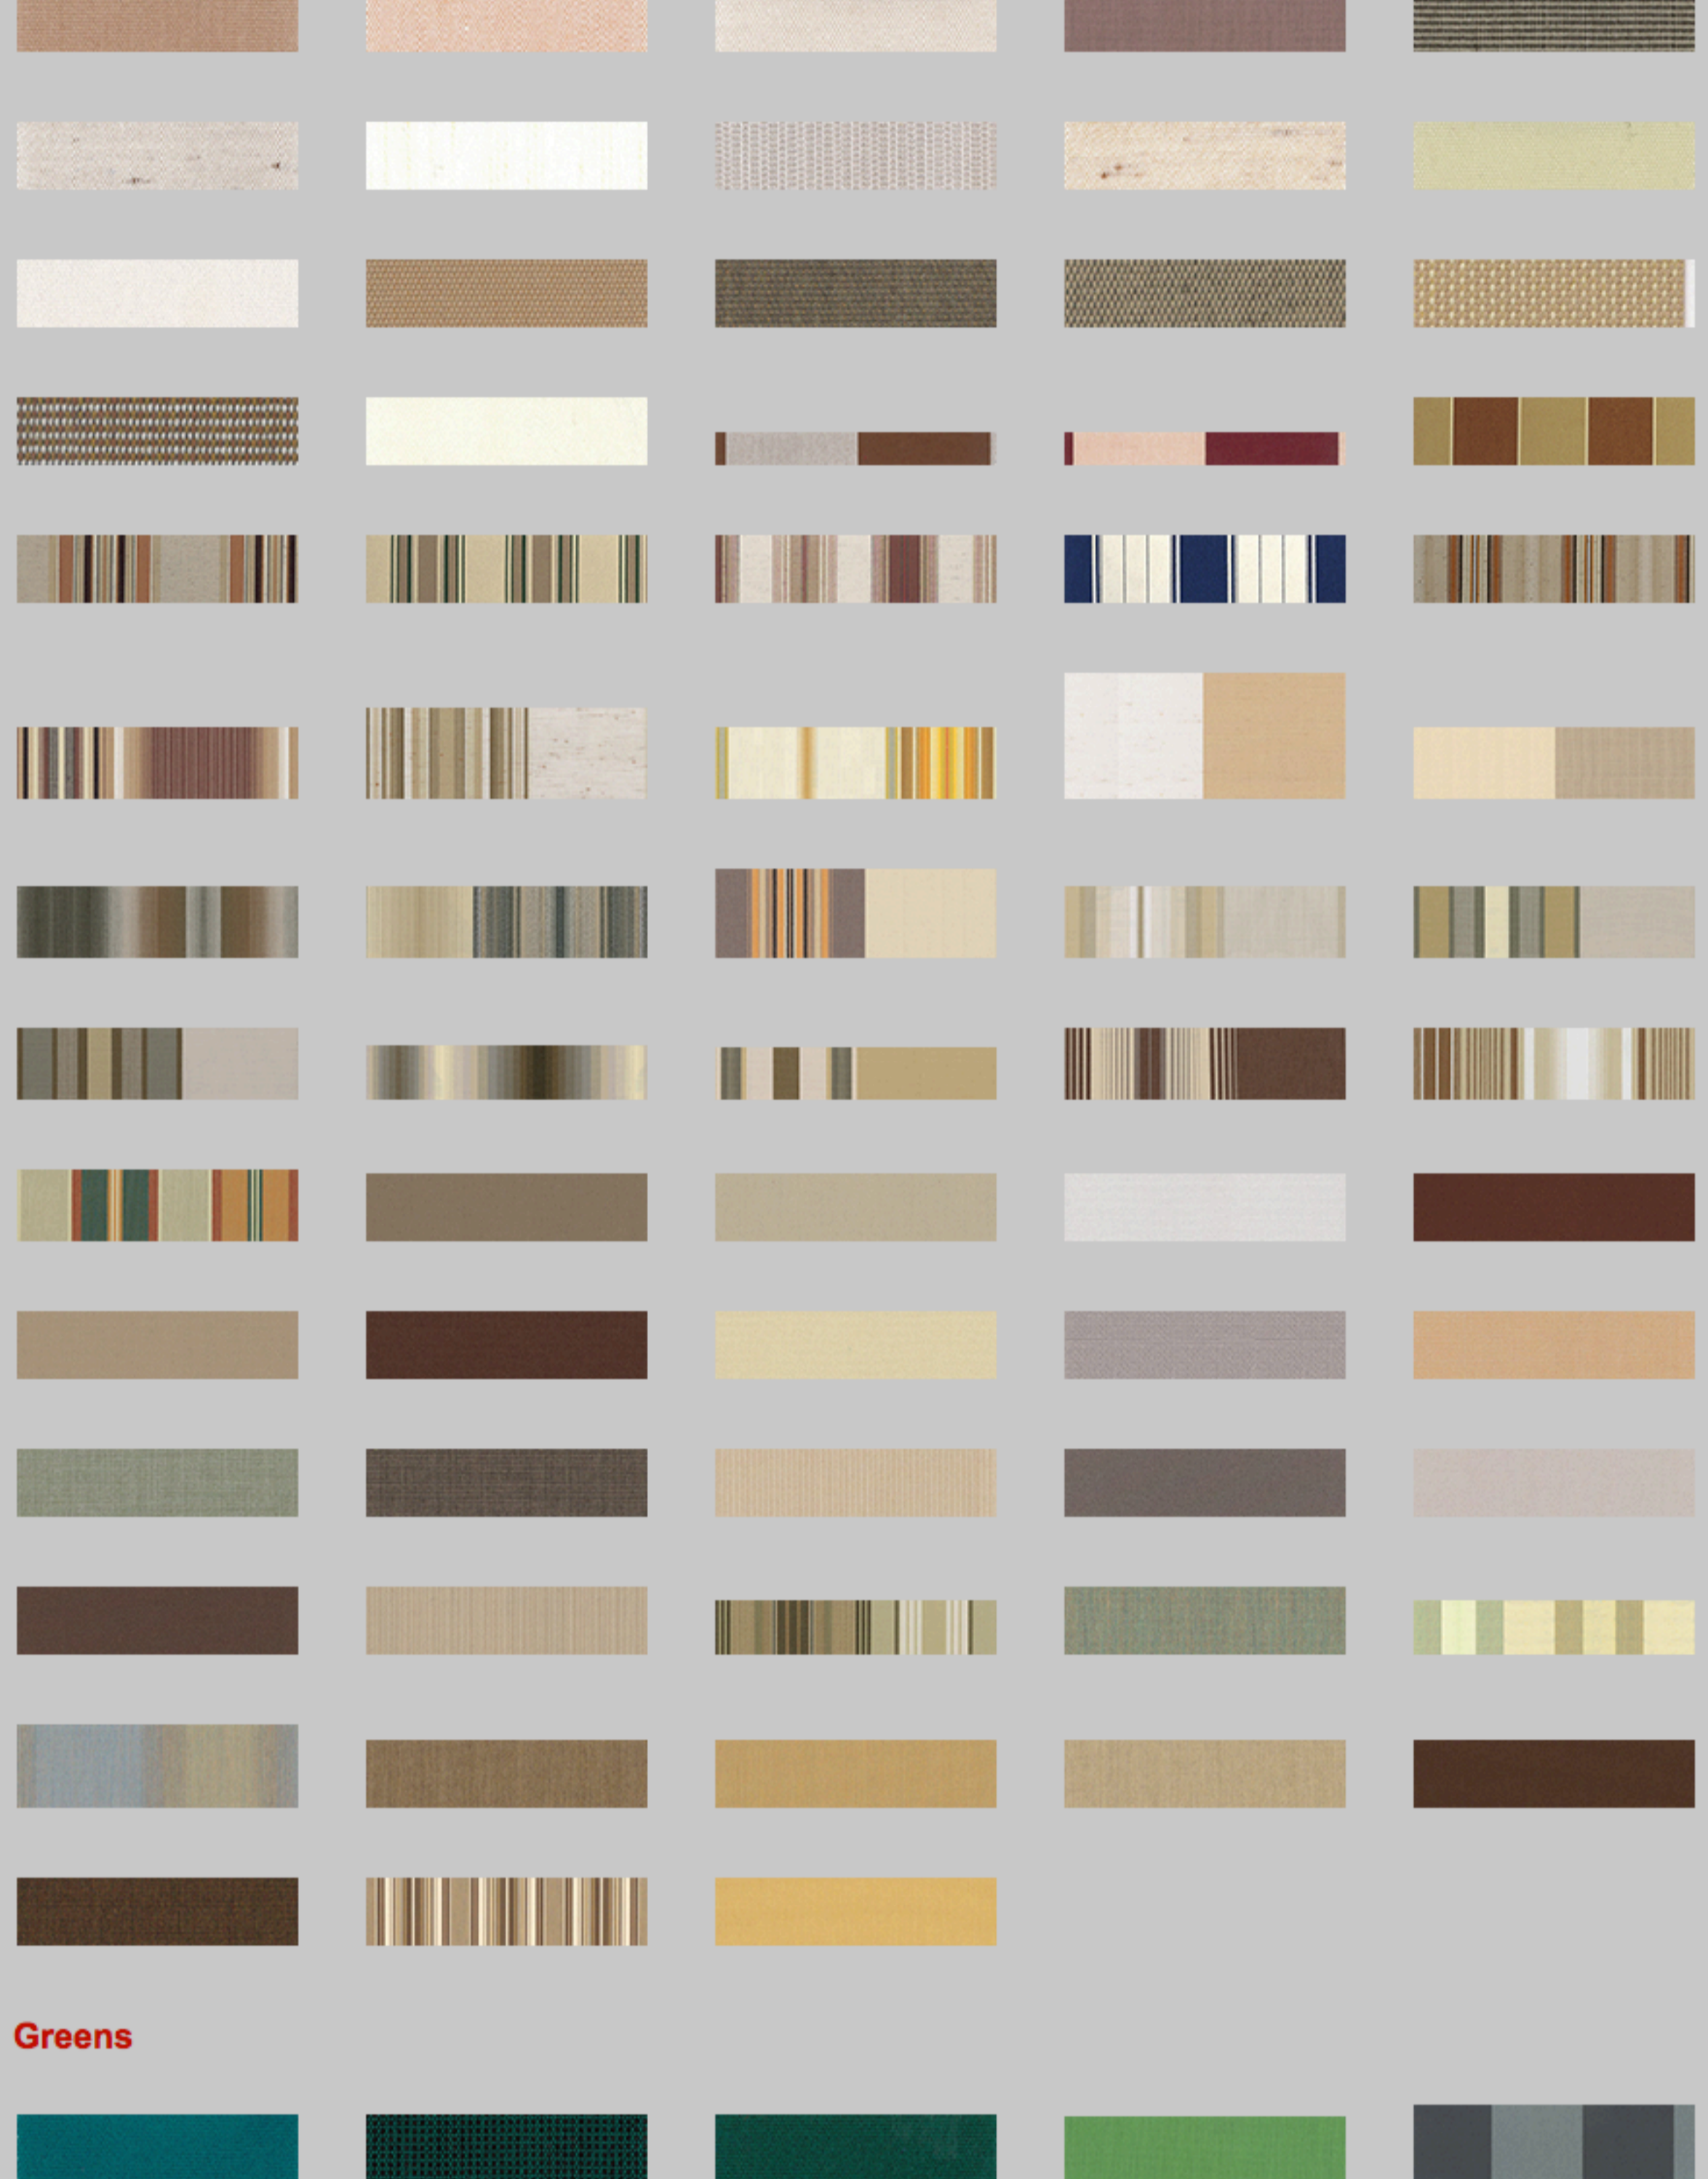

Regal Standard Color Finishes

White

Sand

Colors are representative only and may vary from what shows on your screen

Awning Fabric Options

Click on the image below to enlarge

Blacks and Greys

Browns and Naturals

Greens

Reds and Oranges

Yellows

* Images with "SB" at the end are Premium Priced fabrics

Complete the custom look of your Durasol Awning by choosing from our selection of valance styles and coordinating braid colors! Durasol's computer cut and zig-zag machine lock-stitched braided valance add just the right decorative finishing touch to your awning. Choose from 5 different valance styles and many braid colors. Braids join the awning and valance in a matching fabric. Our braid is made from durable 100% solution-dyed acrylic.

Valance Styles

European

Classic

Wave

Straight

Greek Key

Braid Selection

Click on the image below to enlarge

*Colors are representative only and may vary from what shows on the screen