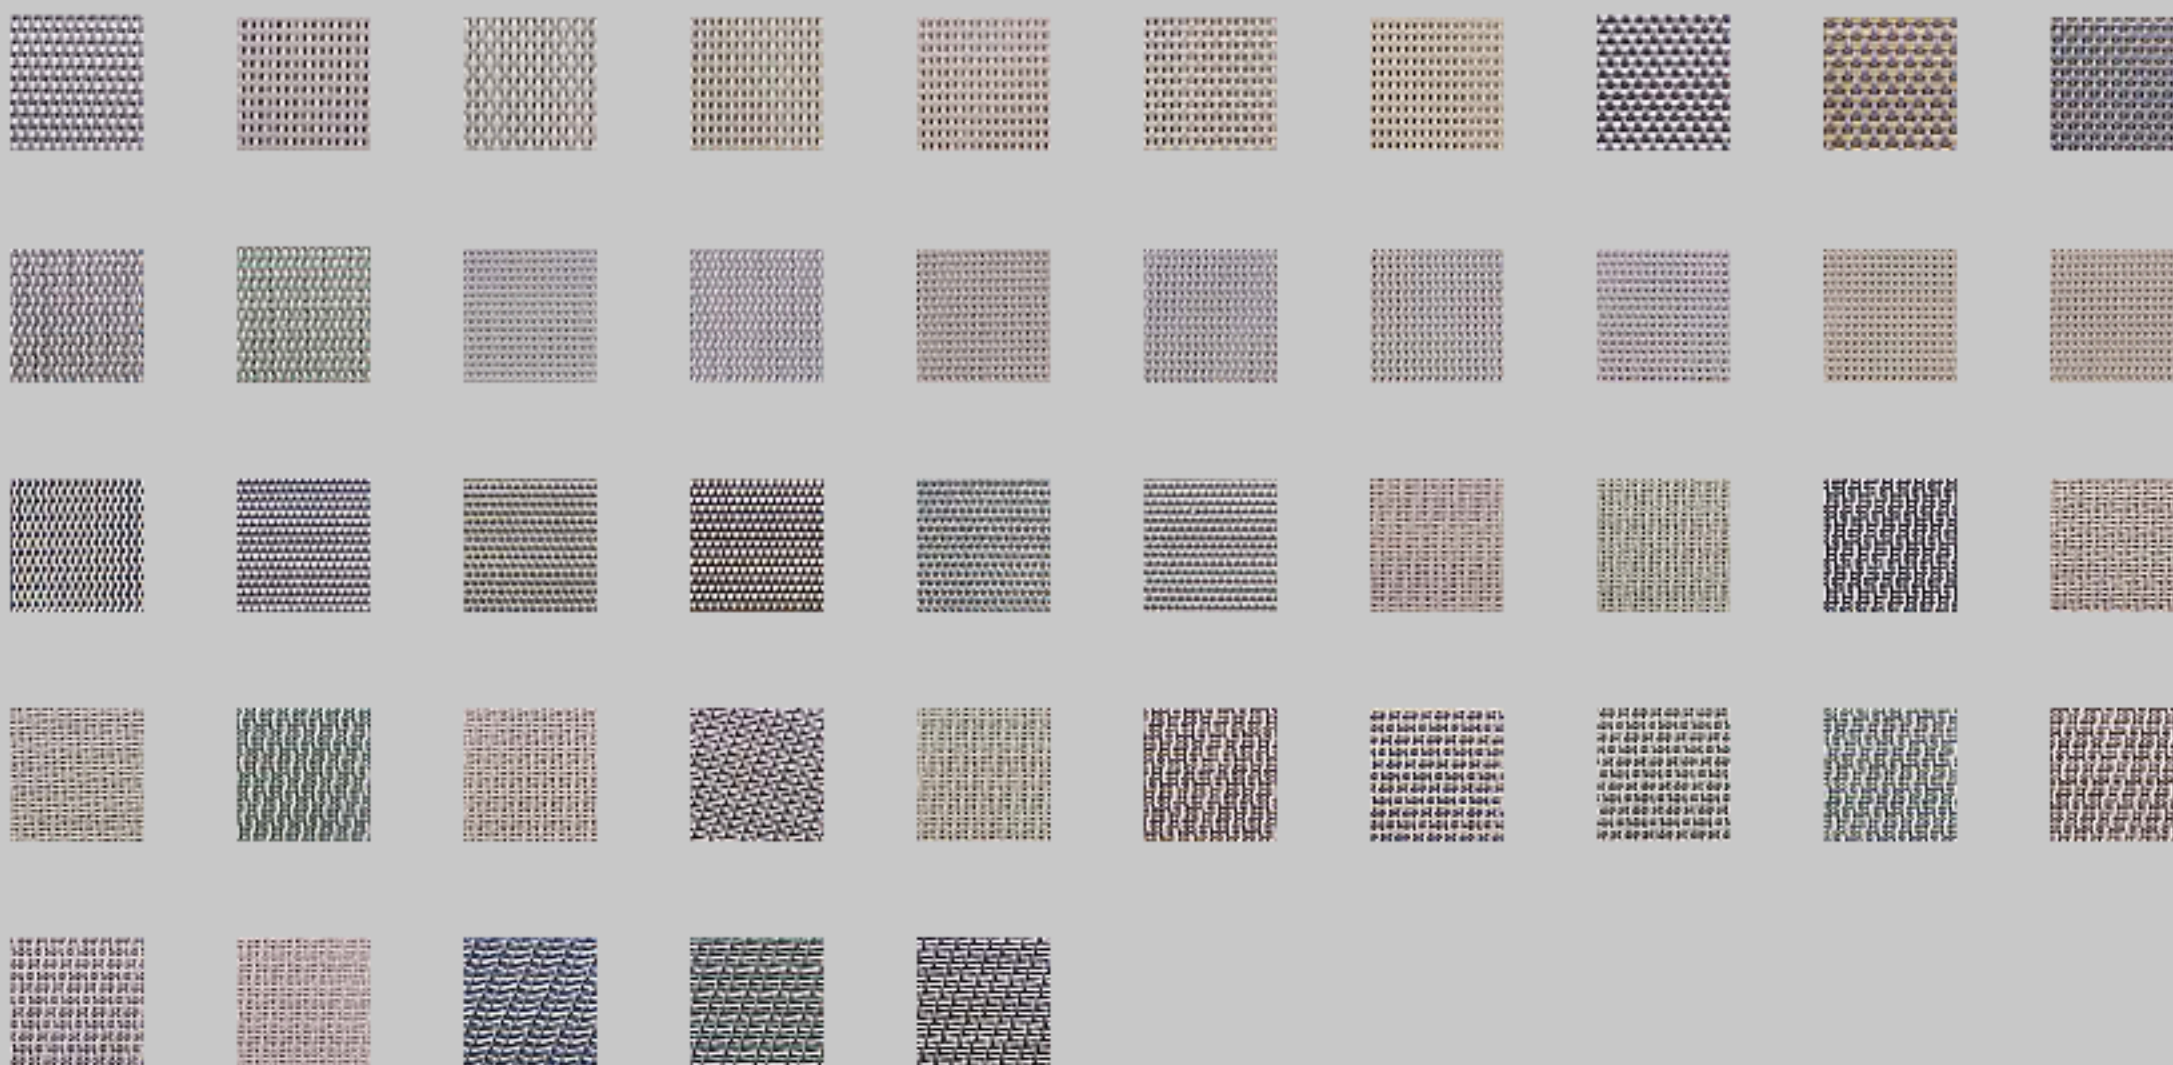

These specialized fabrics will not harden, crack or peel and resist excessive fading. Available in translucent, semi-translucent and black-out styles, each fabric will block the effects of moisture and mildew and withstand the long-term effects of the sun.

Shown here are just some of the fabrics from which you can choose.

To view the entire selection of solar screen fabrics from Durasol, contact your local Durasol Dealer.

Click on the image below to enlarge

Interior